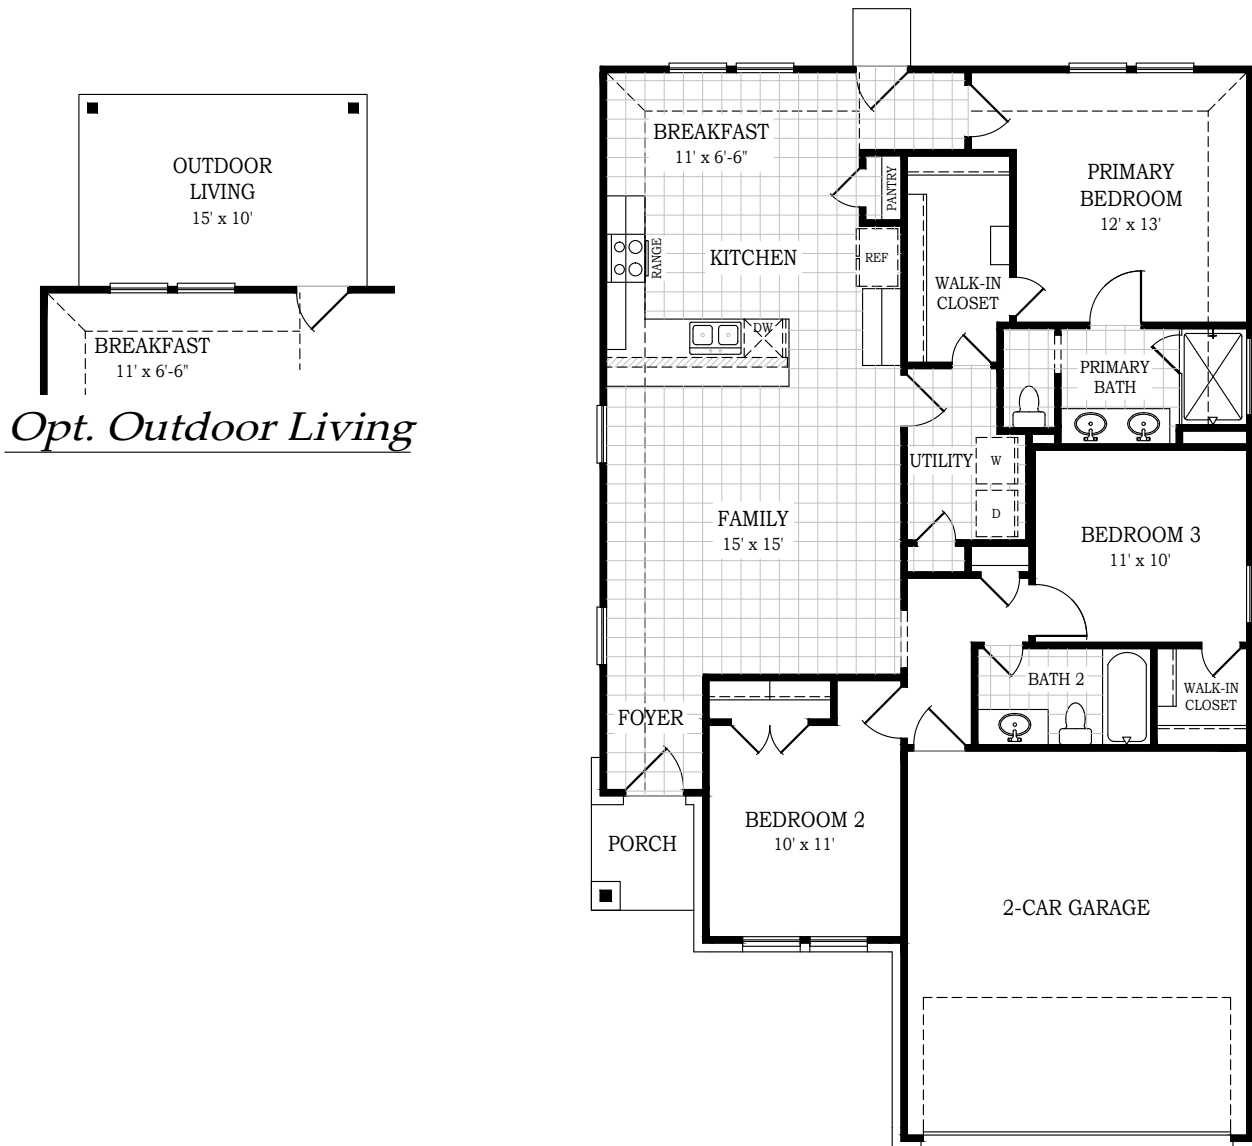

ROWAN

CHESMAR.com

Plan 1344 | 1,344 Conditioned sq. ft. | 3 Bedrooms | 2 Baths | 2-Car Garage

Opt. Outdoor Living

Square footage and room dimensions are approximate and may vary per elevation. Window placement, roof line and porches may also vary by elevation. Plans, features, prices and availability are subject to change without notice. 7/12/24 V1.0

Setting a Higher Standard

ROWAN

CHESMAR.com

Plan 1344 | 1,344 Conditioned sq. ft. | 3 Bedrooms | 2 Baths | 2-Car Garage

Elevation A

Elevation B

Square footage and room dimensions are approximate and may vary per elevation. Window placement, roof line and porches may also vary by elevation. Plans, features, prices and availability are subject to change without notice. 7/12/24 V1.0