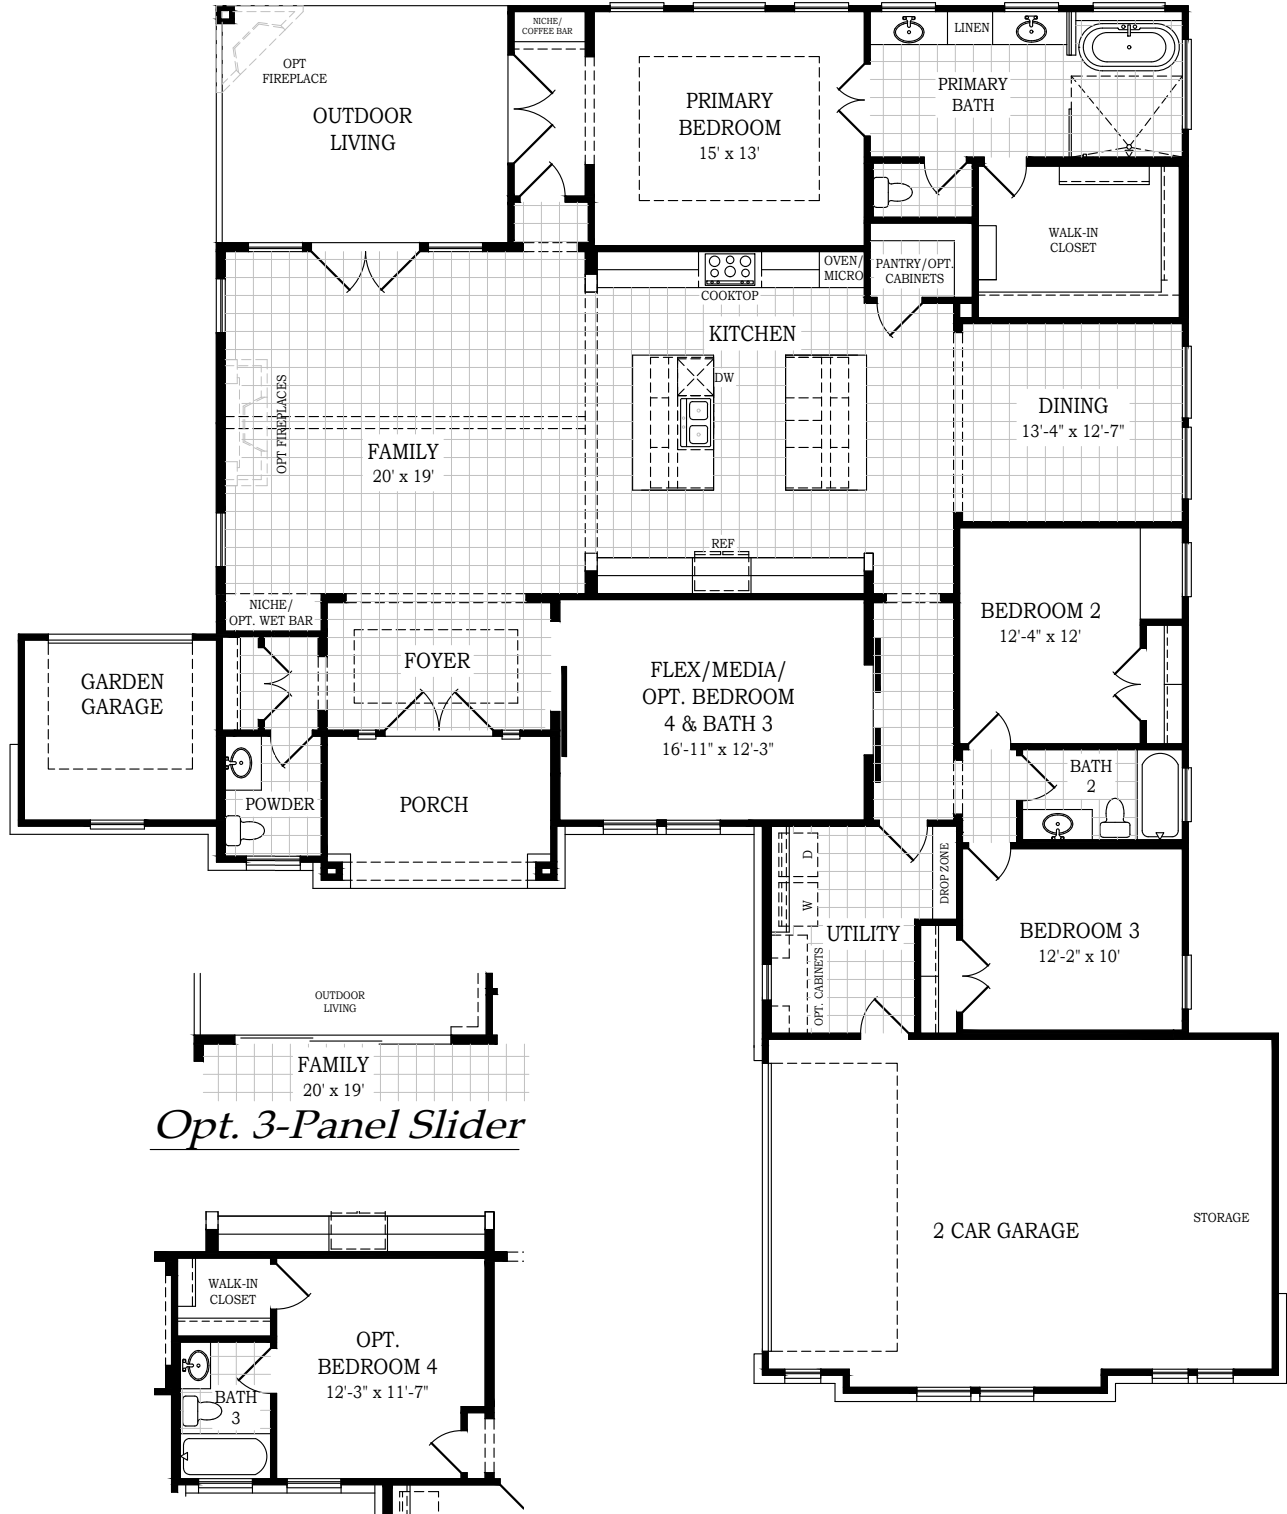

EVAN

CHESMAR.com

Plan 2494 | 2,494 Conditioned sq. ft. | 3 Bedrooms | 2.5 Baths | 2-Car Garage

Opt. 3-Panel Slider

Opt. Bedroom 4 & Bath 3

EVAN

CHESMAR.com

Plan 2494 | 2,494 Conditioned sq. ft. | 3 Bedrooms | 2.5 Baths | 2-Car Garage

Elevation C

Elevation D

Square footage and room dimensions are approximate and may vary per elevation. Window placement, roof line and porches may also vary by elevation. Plans, features, prices and availability are subject to change without notice. V1.0 (SA) W/ SIENNA LAKES