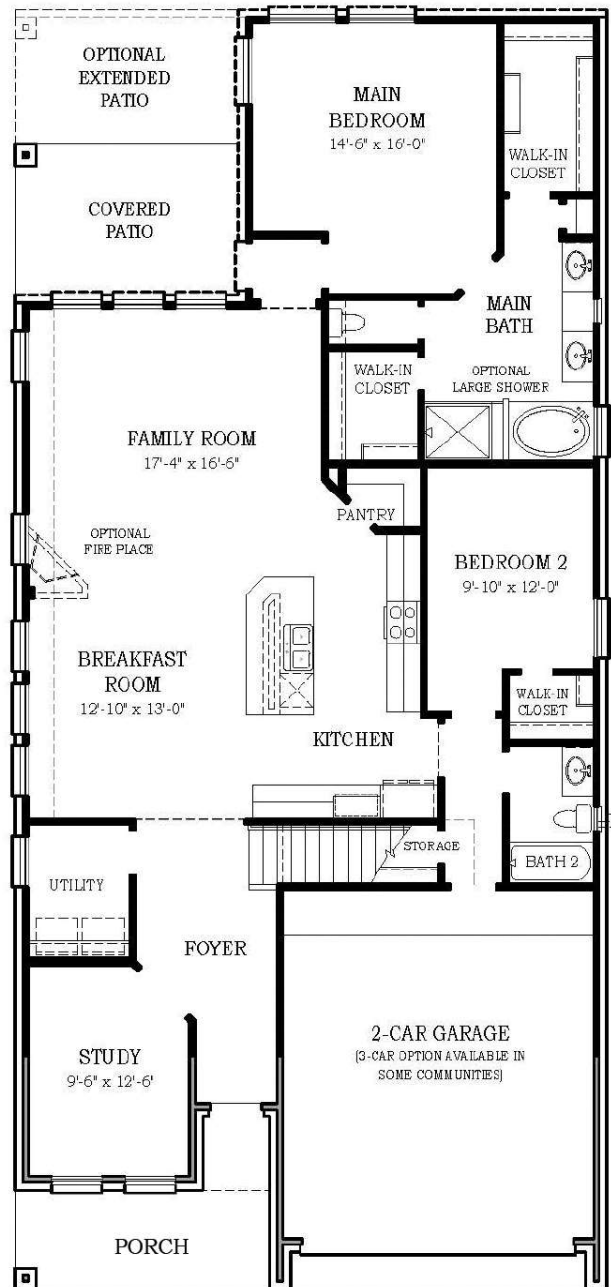

THIS HOME FEATURES | OPTIONS

- 4 Bedrooms
- 3 Baths
- Covered Patio
- 2-Car Attached Garage

- Fireplace
- Extended Covered Patio
- Main Bath Large Shower Only

OPTIONAL MAIN BATH WITHOUT TUB

SECOND FLOOR

FIRST FLOOR