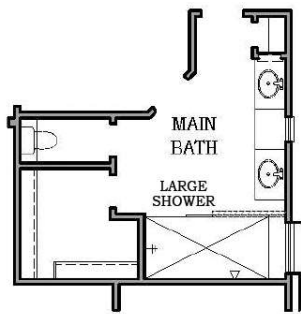

THIS HOME FEATURES | OPTIONS

- 4 Bedrooms
- 3 Baths
- Covered Patio
- 2-Car Attached Garage

- Fireplace
- Extended Covered Patio
- Main Bath Large Shower Only

OPTIONAL MAIN BATH WITHOUT TUB

SECOND FLOOR

FIRST FLOOR