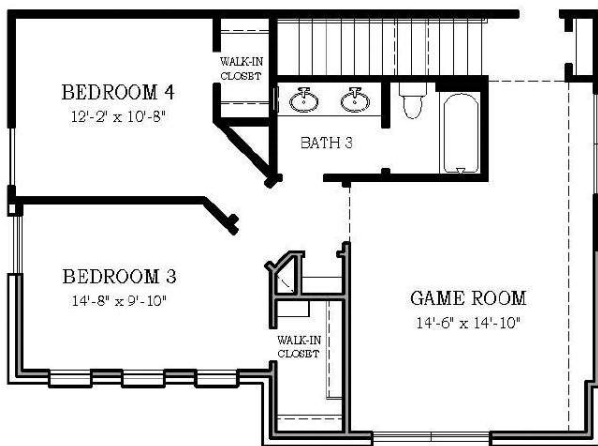

THIS HOME FEATURES | OPTIONS

- 4 Bedrooms
- 3 Baths
- Covered Patio
- 2-Car Attached Garage

- Fireplace
- Extended Covered Patio
- Main Bath Large Shower Only

OPTIONAL MAIN BATH WITHOUT TUB

SECOND FLOOR

FIRST FLOOR