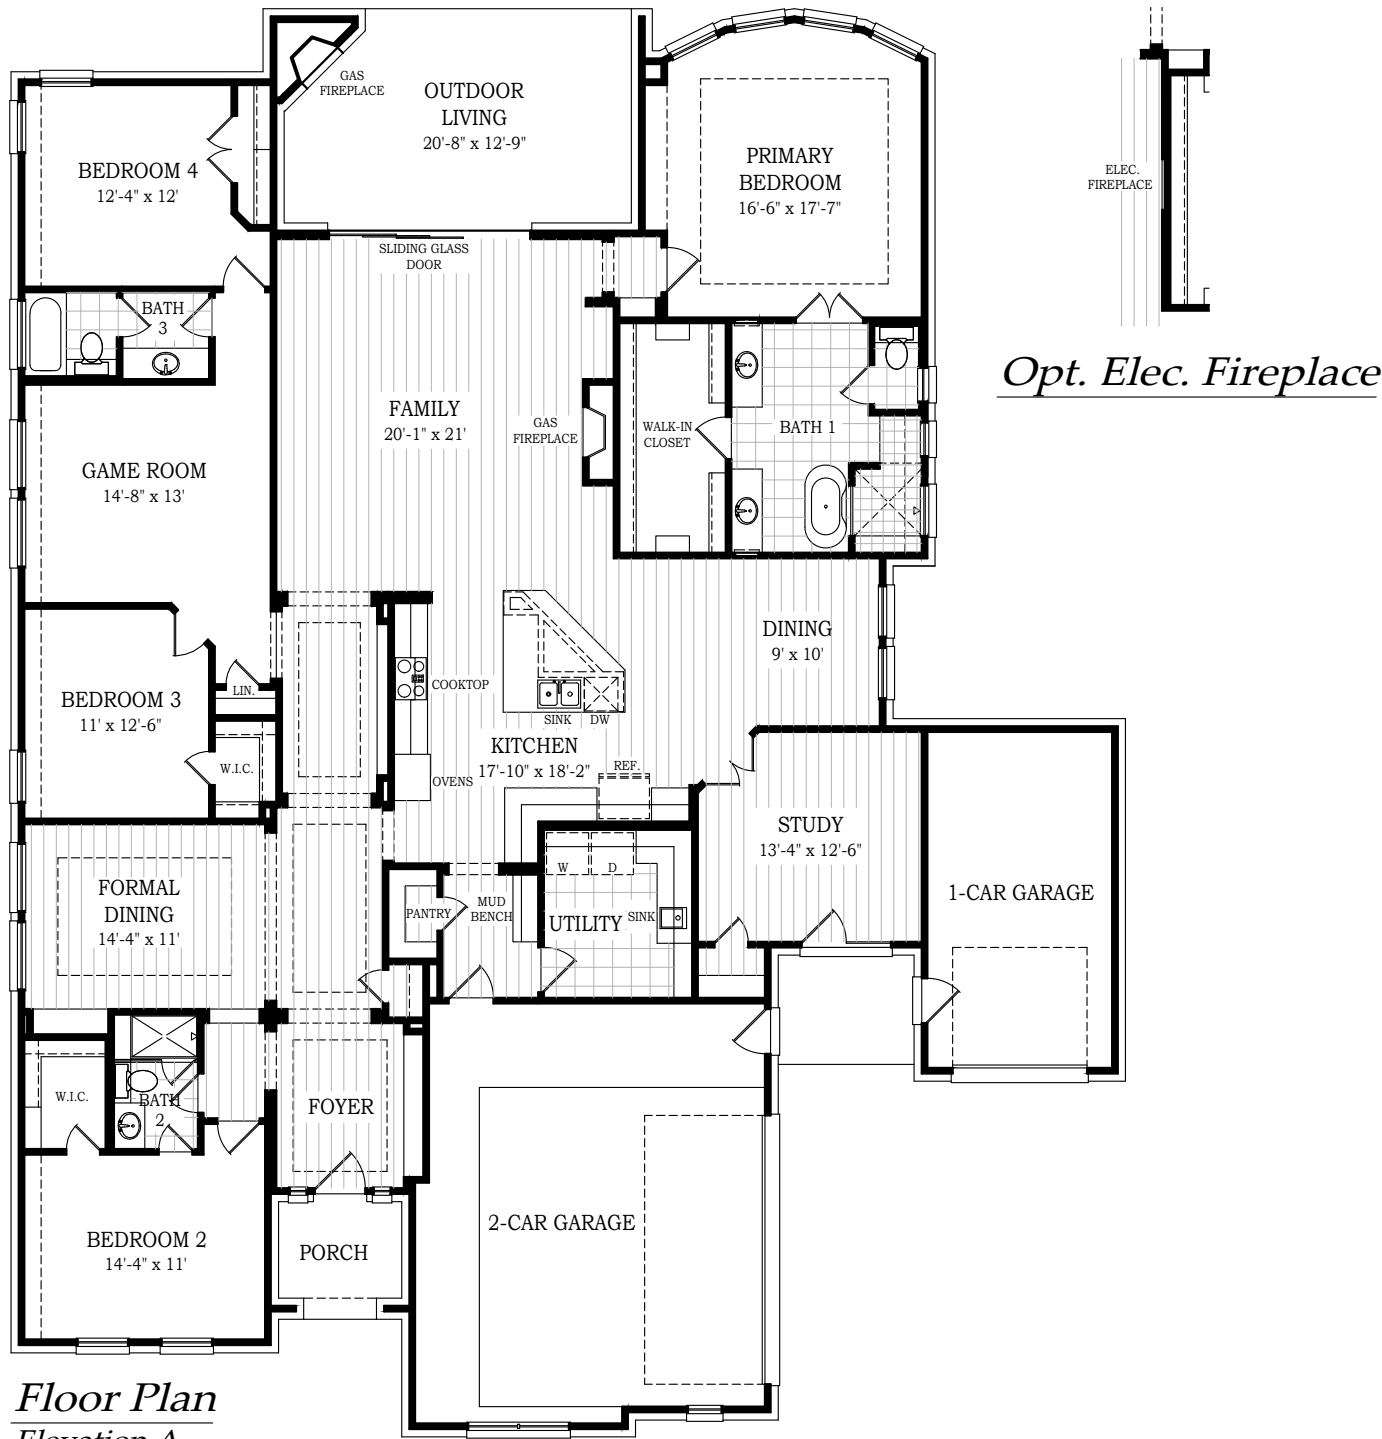

Setting a Higher Standard

Plan 3292

Vienna II

3,292 sq. ft. - Living

271 sq. ft. - Outdoor Living

Floor Plan  
Elevation A

Square footage and room dimensions are approximate and may vary per elevation. Window placement, roof line and porches may also vary by elevation. Plans, features, prices and availability are subject to change without notice.  
Print Date: 10/25/2023 (The Vines)