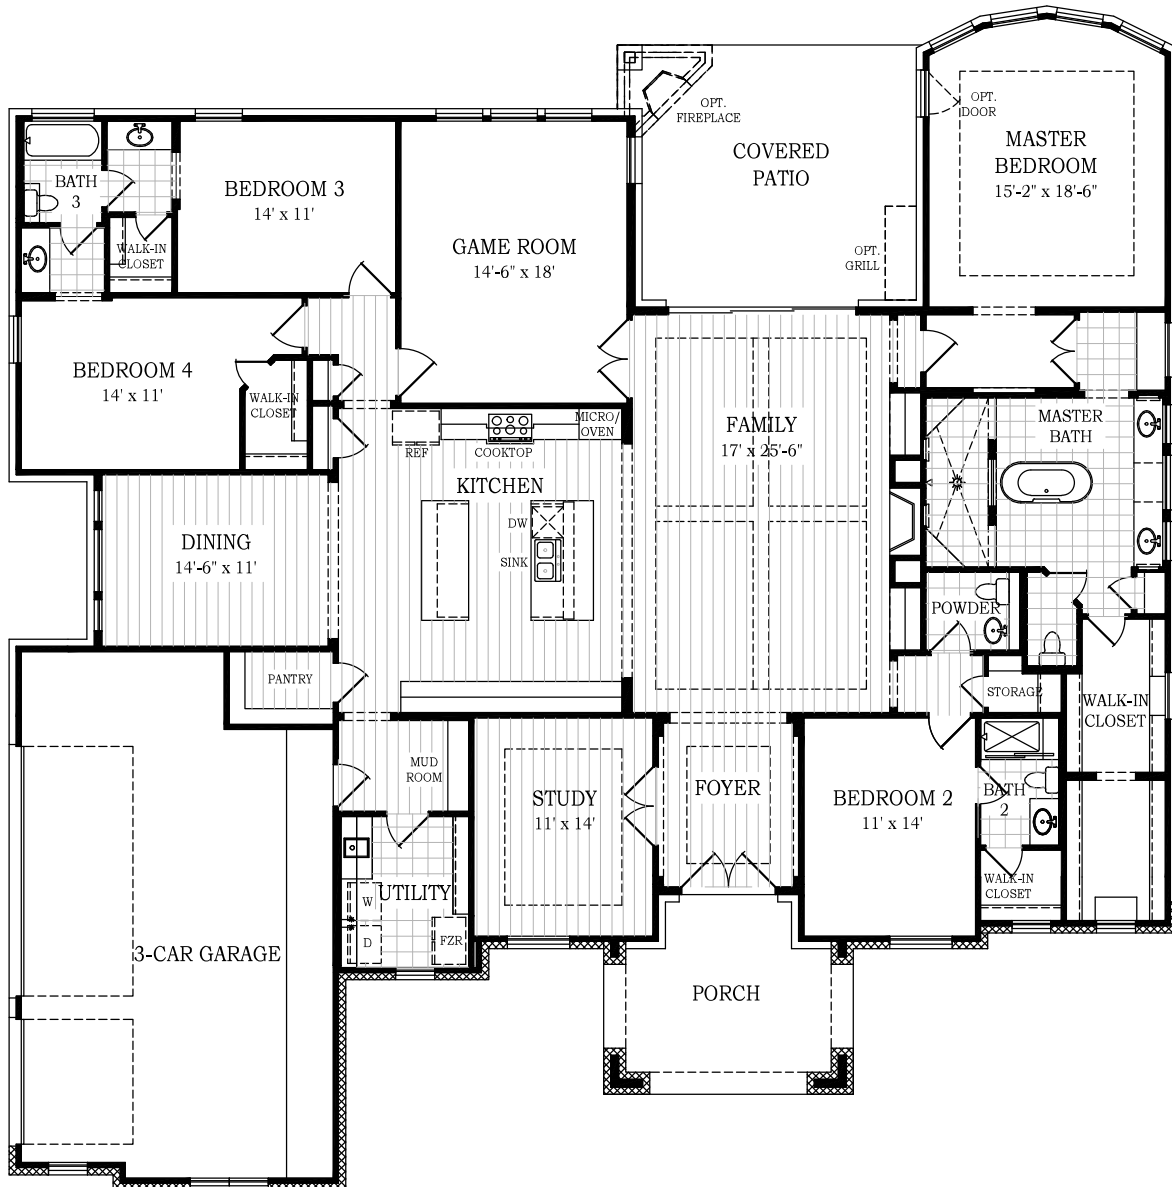

Setting a Higher Standard

Plan 3480 • Catania • 3,480 sq. ft. - Living
294 sq. ft. - Outdoor Living

Opt. Sliding Doors #2

@GAMEROOM

Square footage and room dimensions are approximate and may vary per elevation. Window placement, roof line and porches may also vary by elevation. Plans, features, prices and availability are subject to change without notice.

Print Date: 05/23/2023 (Lakeway)