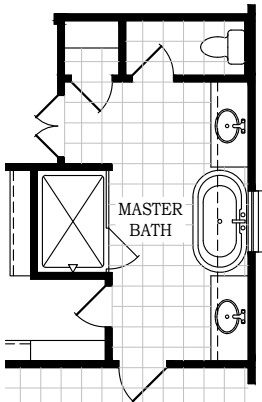

Setting a Higher Standard

Plan 2358 • McKenna • 2,358 Conditioned sq. ft.

Opt. Electric Fireplace at Family Rm.

Opt. Tub @ M. Bath

Square footage and room dimensions are approximate and may vary per elevation. Window placement, roof line and porches may also vary by elevation. Plans, features, prices and availability are subject to change without notice.

Print Date: 2/28/22

*Setting a Higher Standard*

*Plan 2358 • McKenna • 2,358 Conditioned sq. ft.*

*Elevation A*

*Elevation B*

Setting a Higher Standard

Plan 2358 • McKenna • 2,358 Conditioned sq. ft.

Optional Elevation A1