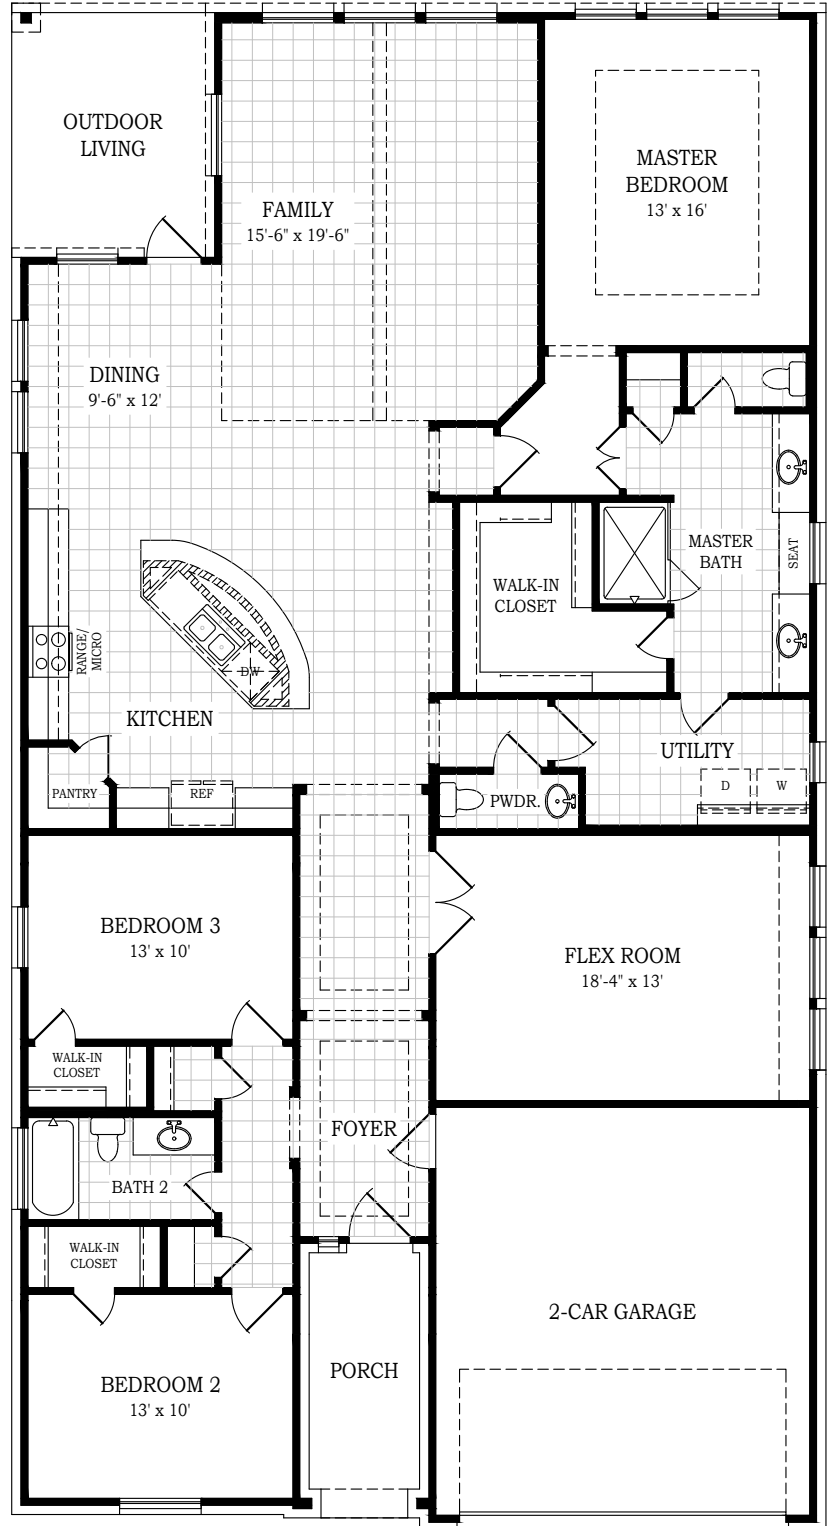

Setting a Higher Standard

Plan 2358 • McKenna • 2,358 Conditioned sq. ft.

Opt. Electric Fireplace at Family Rm.

Opt. Tub @ M. Bath

Square footage and room dimensions are approximate and may vary per elevation. Window placement, roof line and porches may also vary by elevation. Plans, features, prices and availability are subject to change without notice.

Print Date: 2/28/22

*Setting a Higher Standard*

*Plan 2358 • McKenna • 2,358 Conditioned sq. ft.*

*Elevation A*

*Elevation B*

Setting a Higher Standard

Plan 2358 • McKenna • 2,358 Conditioned sq. ft.

Optional Elevation A1

Optional Elevation A2

Optional Elevation B1

Optional Elevation B2