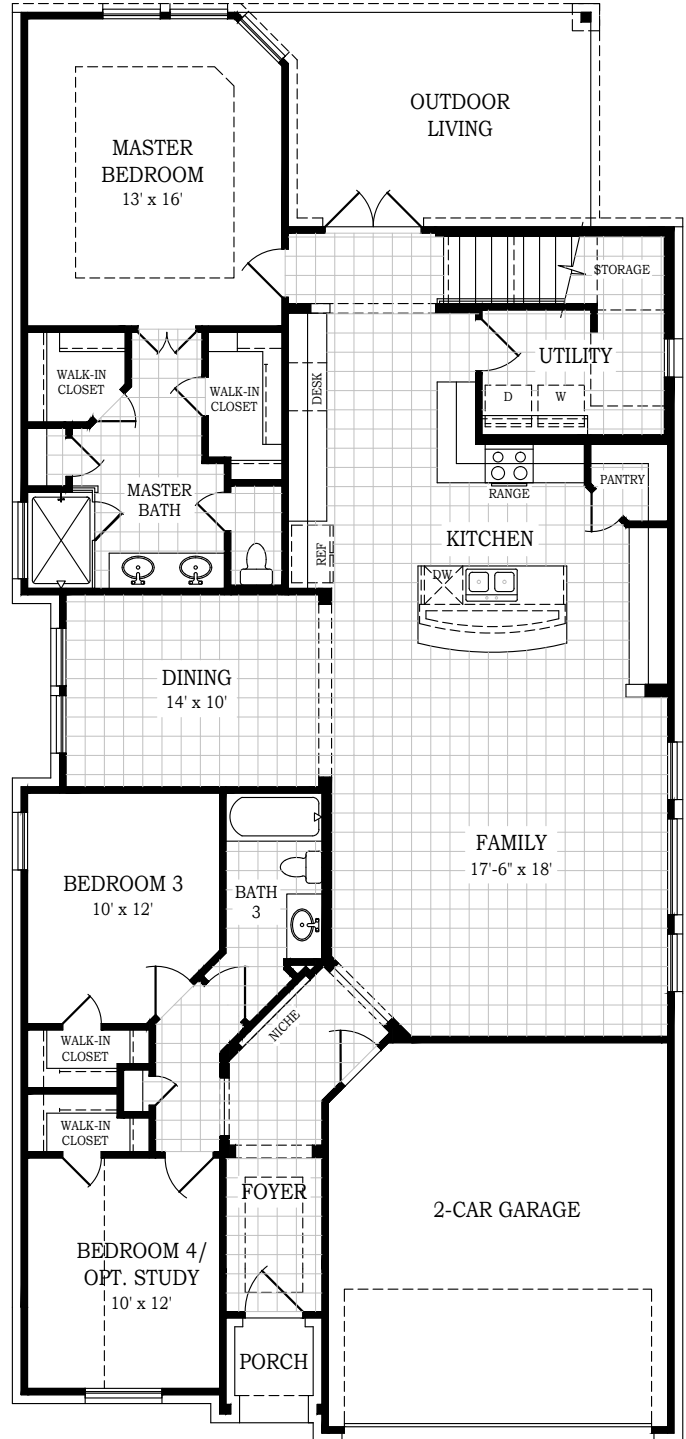

Setting a Higher Standard

Plan 2449

Julia

2,628 Living sq. ft.

2,449 Conditioned sq. ft.

Second floor

Opt. Electric Fireplace at Family Rm.

Opt. Study

First floor

Setting a Higher Standard

*Plan 2449 • Julia • 2,628 Living sq. ft.
2,449 Conditioned sq. ft.*

Elevation B

Elevation E

Setting a Higher Standard

*Plan 2449 • Julia • 2,628 Living sq. ft.
2,449 Conditioned sq. ft.*