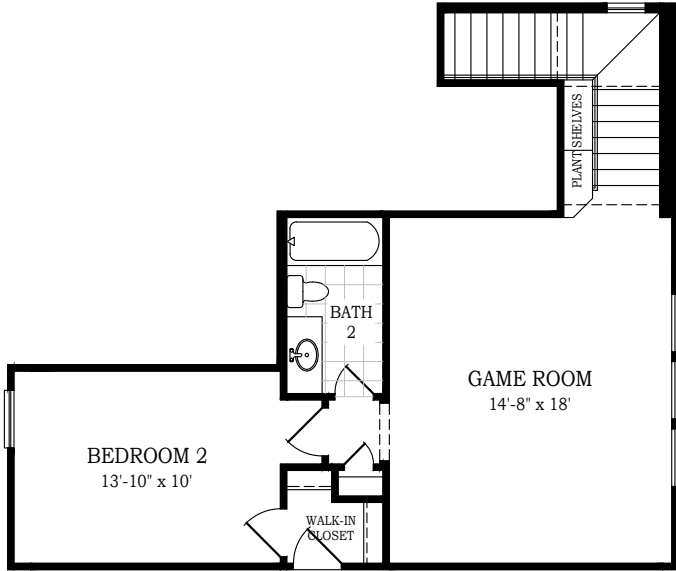

Setting a Higher Standard

Plan 2449

Julia

2,628 Living sq. ft.

2,449 Conditioned sq. ft.

Second floor

Opt. Electric Fireplace at Family Rm.

Opt. Study

First floor

Setting a Higher Standard

*Plan 2449 • Julia • 2,628 Living sq. ft.
2,449 Conditioned sq. ft.*

Elevation B

Elevation E

Setting a Higher Standard

*Plan 2449 • Julia • 2,628 Living sq. ft.
2,449 Conditioned sq. ft.*