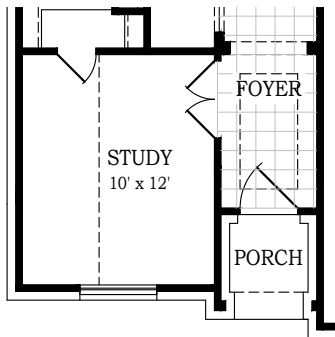

Setting a Higher Standard

Plan 2449

Julia

2,628 Living sq. ft.

2,449 Conditioned sq. ft.

Second floor

Opt. Electric Fireplace at Family Rm.

Opt. Study

First floor

Setting a Higher Standard

*Plan 2449 • Julia • 2,628 Living sq. ft.
2,449 Conditioned sq. ft.*

Elevation B

Elevation E

Setting a Higher Standard

*Plan 2449 • Julia • 2,628 Living sq. ft.
2,449 Conditioned sq. ft.*