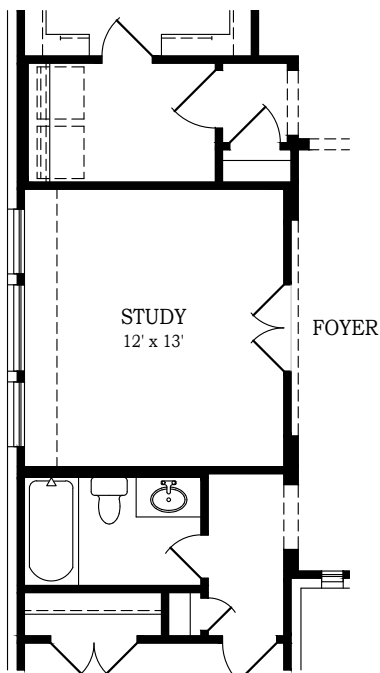

Setting a Higher Standard

Plan 2142 • *Barron* • 2,298 Living sq. ft.
2,142 Conditioned sq. ft.

Opt. Electric Fireplace at Family Rm.

Opt. Study

Square footage and room dimensions are approximate and may vary per elevation. Window placement, roof line and porches may also vary by elevation. Plans, features, prices and availability are subject to change without notice.

Print Date: 5/22/23

Setting a Higher Standard

Plan 2142 • *Barron* • 2,298 Living sq. ft.
2,142 Conditioned sq. ft.

Elevation B

Elevation F

Setting a Higher Standard

*Plan 2142 • Barron • 2,298 Living sq. ft.
2,142 Conditioned sq. ft.*