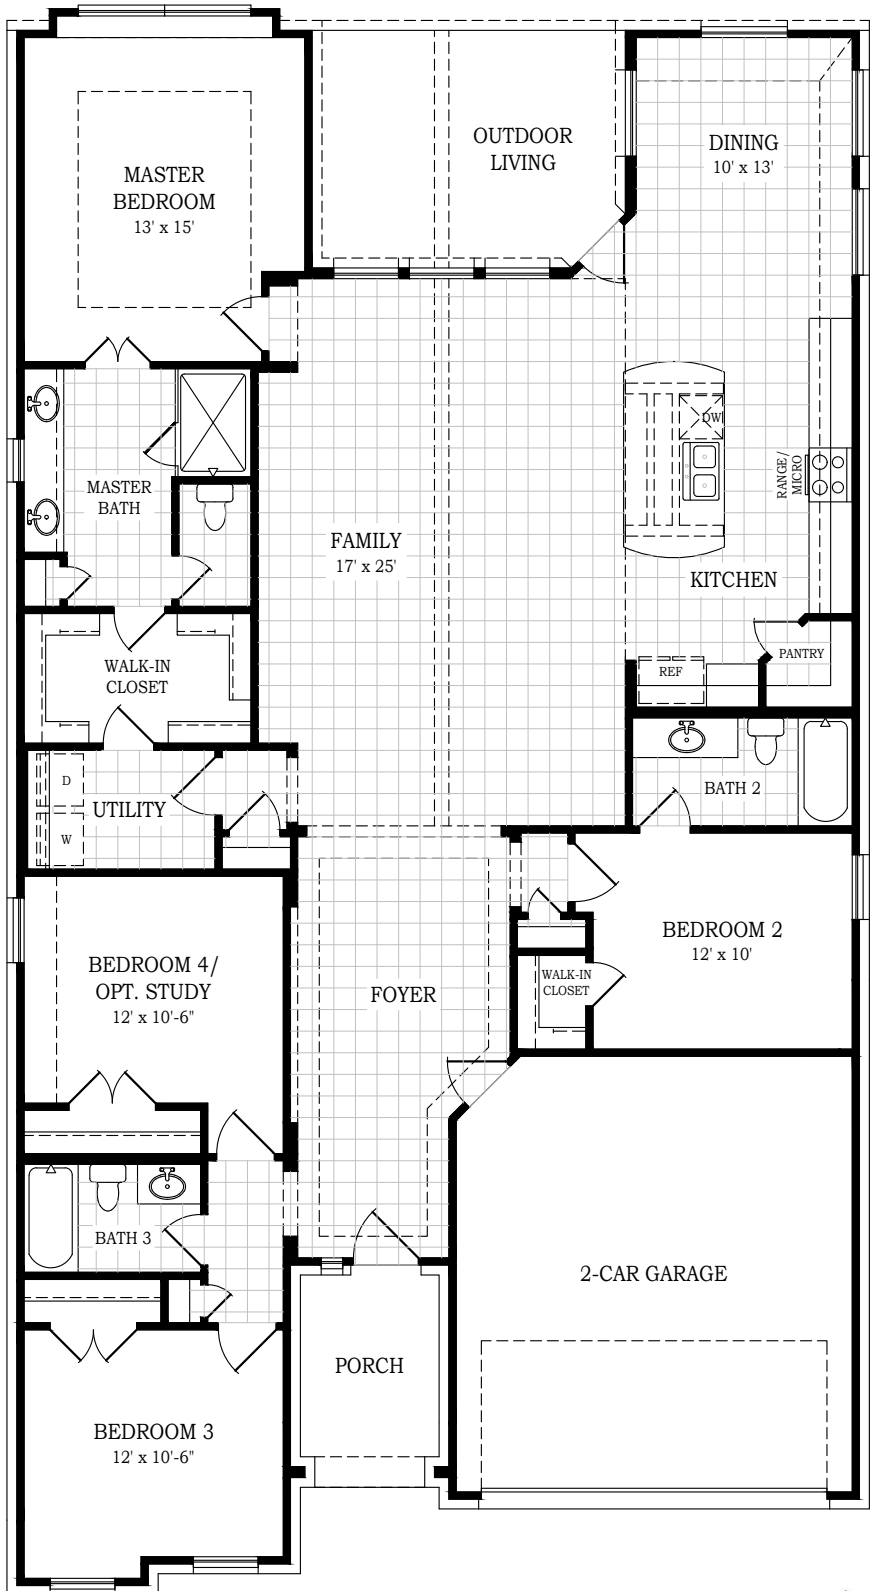

Setting a Higher Standard

Plan 2142 • *Barron* • 2,298 Living sq. ft.
2,142 Conditioned sq. ft.

Opt. Electric Fireplace at Family Rm.

Opt. Study

Square footage and room dimensions are approximate and may vary per elevation. Window placement, roof line and porches may also vary by elevation. Plans, features, prices and availability are subject to change without notice.

Print Date: 5/22/23

Setting a Higher Standard

Plan 2142 • *Barron* • 2,298 Living sq. ft.
2,142 Conditioned sq. ft.

Elevation B

Elevation F

Setting a Higher Standard

*Plan 2142 • Barron • 2,298 Living sq. ft.
2,142 Conditioned sq. ft.*