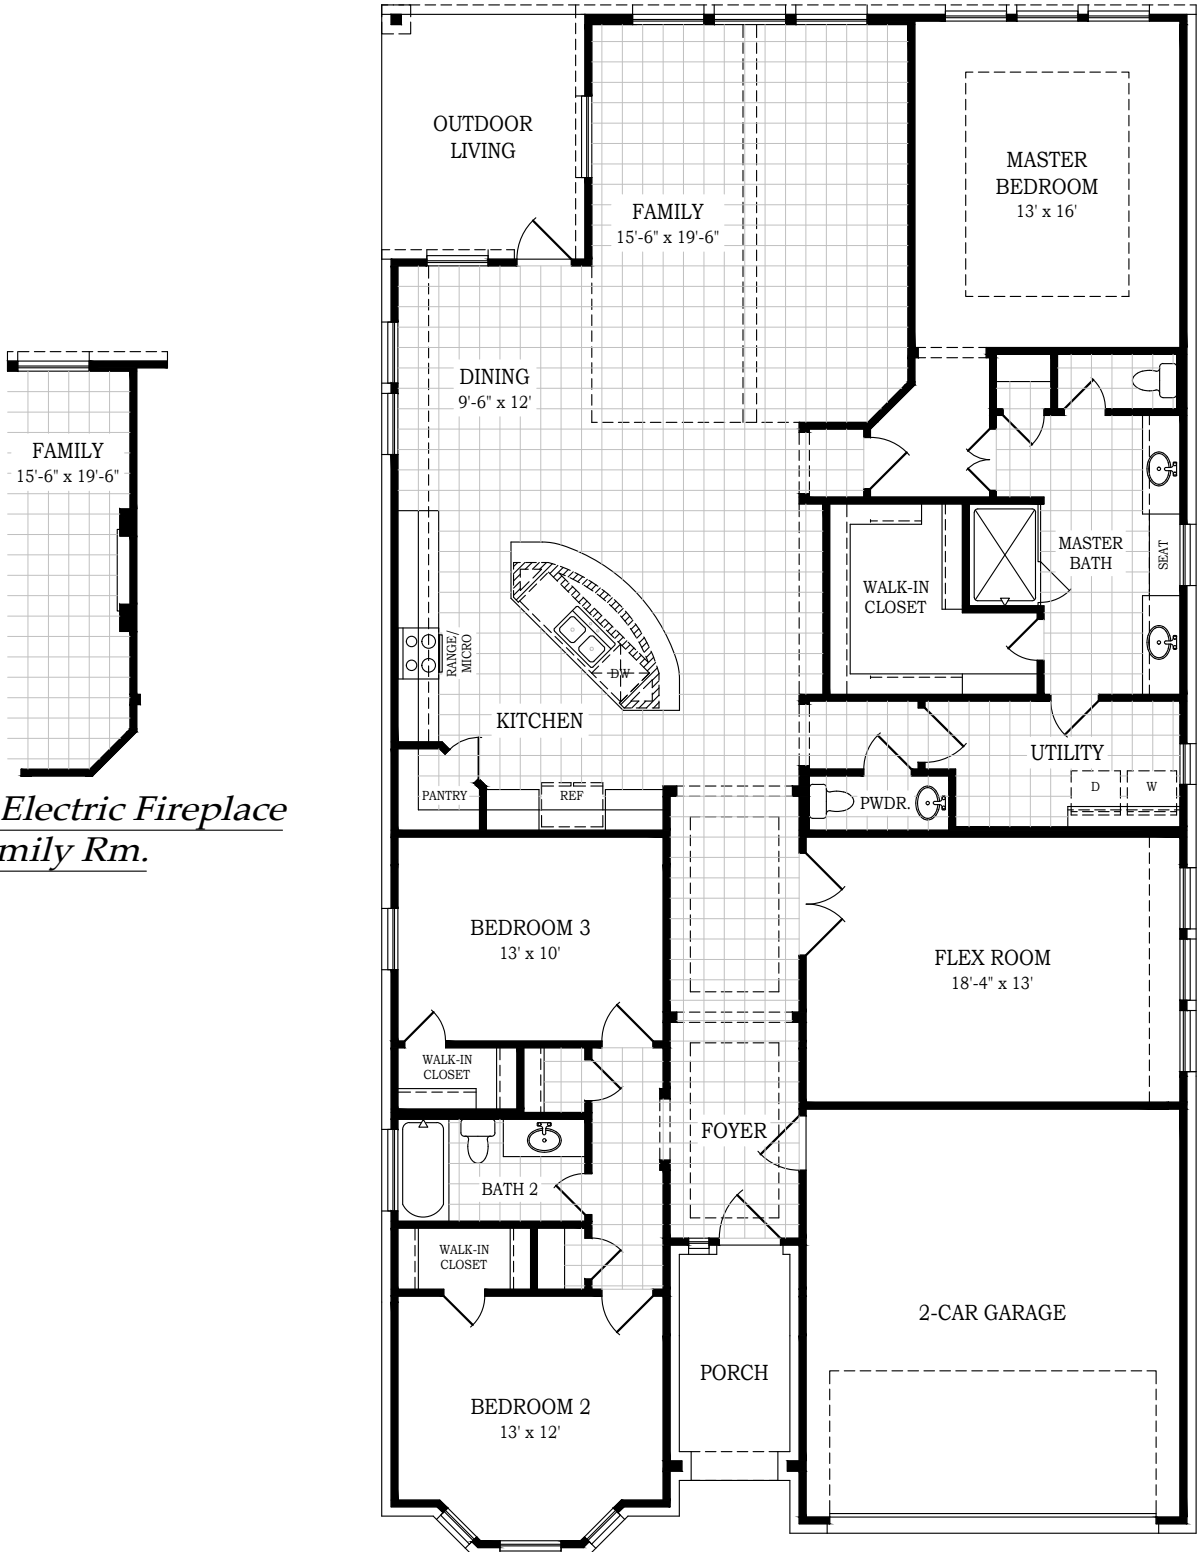

Setting a Higher Standard

Plan 2358 • McKenna • 2,478 Living sq. ft.
2,358 Conditioned sq. ft.

Opt. Electric Fireplace
at Family Rm.

Square footage and room dimensions are approximate and may vary per elevation. Window placement, roof line and porches may also vary by elevation. Plans, features, prices and availability are subject to change without notice.

Print Date: 10/9/23

Setting a Higher Standard

*Plan 2358 • McKenna • 2,478 Living sq. ft.
2,358 Conditioned sq. ft.*

Elevation B

Elevation C

Setting a Higher Standard

*Plan 2358 • McKenna • 2,478 Living sq. ft.
2,358 Conditioned sq. ft.*