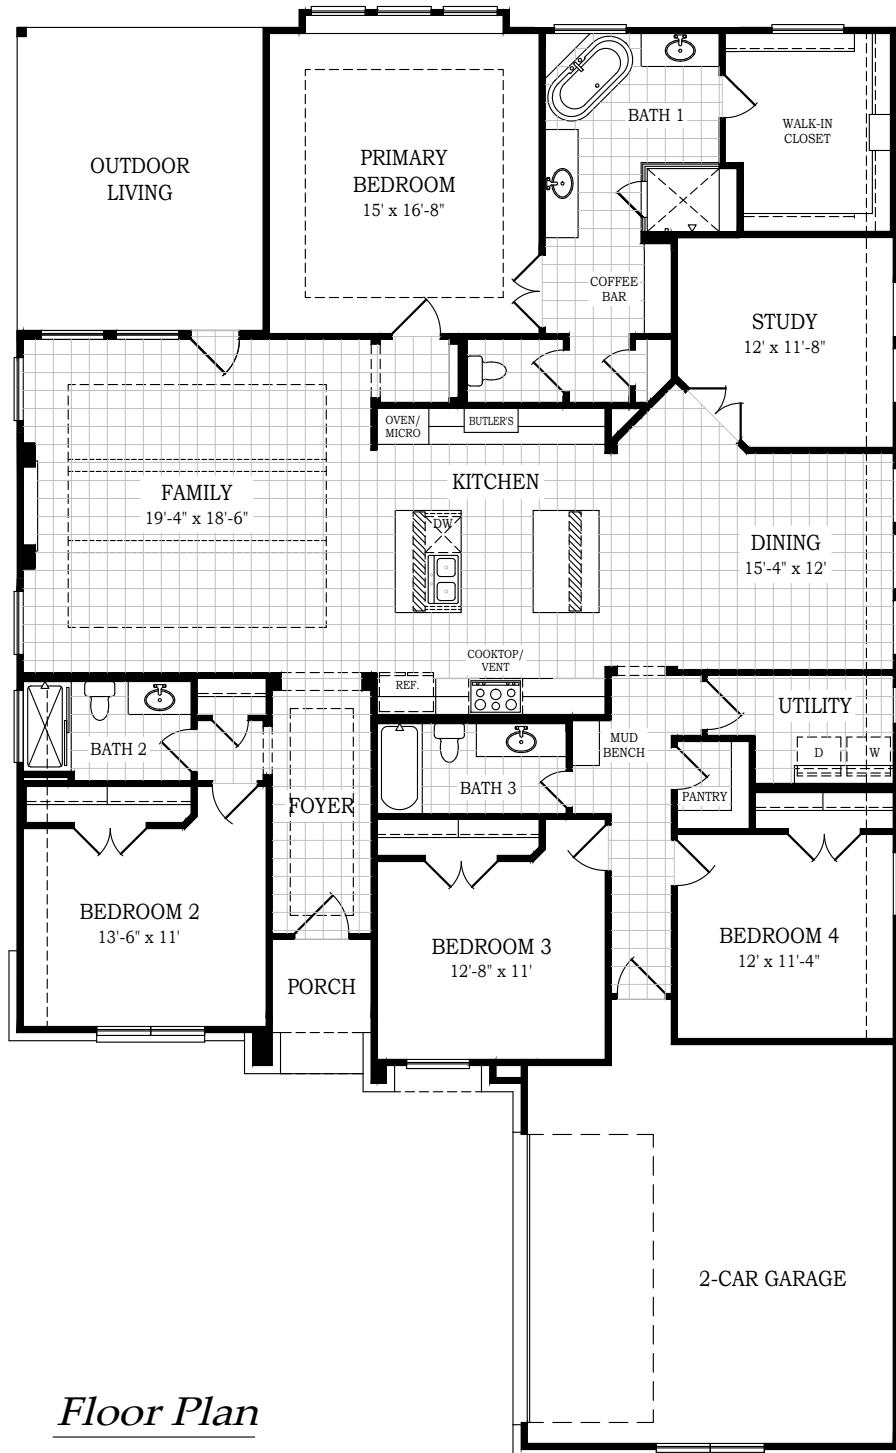

Setting a Higher Standard

Plan 2597 • Samantha • 2,743 sq. ft.

Floor Plan

Square footage and room dimensions are approximate and may vary per elevation. Window placement, roof line and porches may also vary by elevation. Plans, features, prices and availability are subject to change without notice.

Print Date: 2/4/25

*Setting a Higher Standard*

*Plan 2597 • Samantha • 2,743 sq. ft.*

*Elevation C*