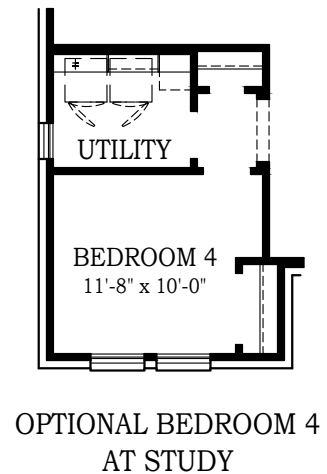

BONNEVILLE

CHESMAR.com

Plan 180740 | 1807 Square Footage | 4 Bedrooms | 3 Baths | 2-Car Garage

BONNEVILLE

CHESMAR.com

Plan 180740 | 1807 Square Footage | 4 Bedrooms | 3 Baths | 2-Car Garage

FRONT ELEVATION 'A2'

FRONT ELEVATION 'B2'

Square footage and room dimensions are approximate and may vary per elevation. Window placement, roof line and porches may also vary by elevation. Plans, features, prices and availability are subject to change without notice. 8/12/24