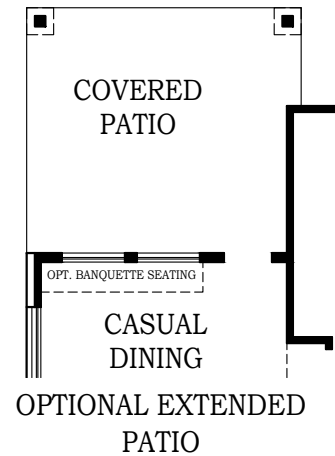

BONNEVILLE

CHESMAR.com

Plan 180740 | 1807 Square Footage | 4 Bedrooms | 3 Baths | 2-Car Garage

BONNEVILLE

CHESMAR.com

Plan 180740 | 1807 Square Footage | 4 Bedrooms | 3 Baths | 2-Car Garage

FRONT ELEVATION 'A2'

FRONT ELEVATION 'B2'

Square footage and room dimensions are approximate and may vary per elevation. Window placement, roof line and porches may also vary by elevation. Plans, features, prices and availability are subject to change without notice. 8/12/24