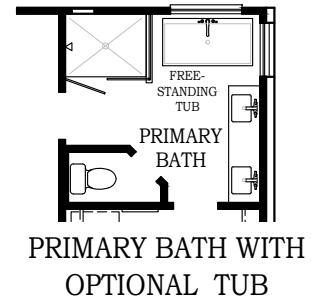

BONNEVILLE

CHESMAR.com

Plan 180740 | 1807 Square Footage | 4 Bedrooms | 3 Baths | 2-Car Garage

BONNEVILLE

CHESMAR.com

Plan 180740 | 1807 Square Footage | 4 Bedrooms | 3 Baths | 2-Car Garage

FRONT ELEVATION 'A2'

FRONT ELEVATION 'B2'

Square footage and room dimensions are approximate and may vary per elevation. Window placement, roof line and porches may also vary by elevation. Plans, features, prices and availability are subject to change without notice. 8/12/24