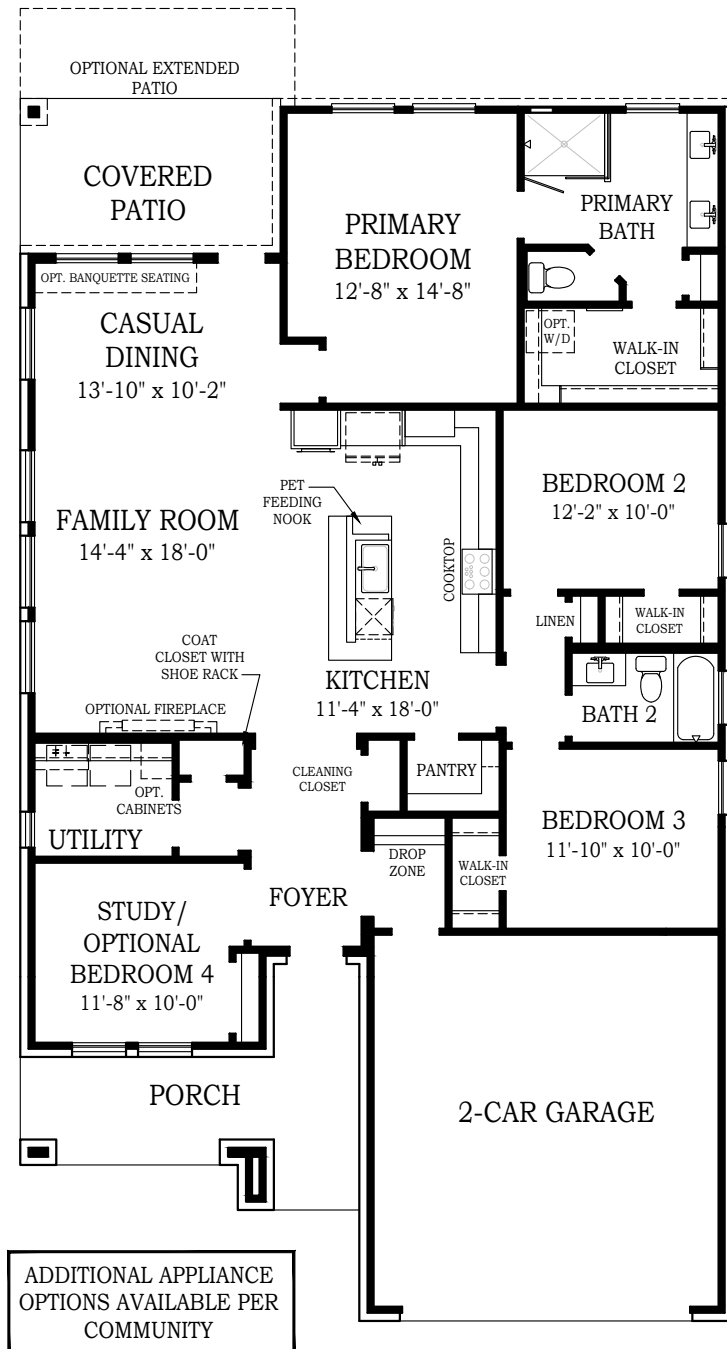

BONNEVILLE

CHESMAR.com

Plan 180740 | 1807 Square Footage | 4 Bedrooms | 3 Baths | 2-Car Garage

BONNEVILLE

CHESMAR.com

Plan 180740 | 1807 Square Footage | 4 Bedrooms | 3 Baths | 2-Car Garage

FRONT ELEVATION 'A2'

FRONT ELEVATION 'B2'

Square footage and room dimensions are approximate and may vary per elevation. Window placement, roof line and porches may also vary by elevation. Plans, features, prices and availability are subject to change without notice. 8/12/24