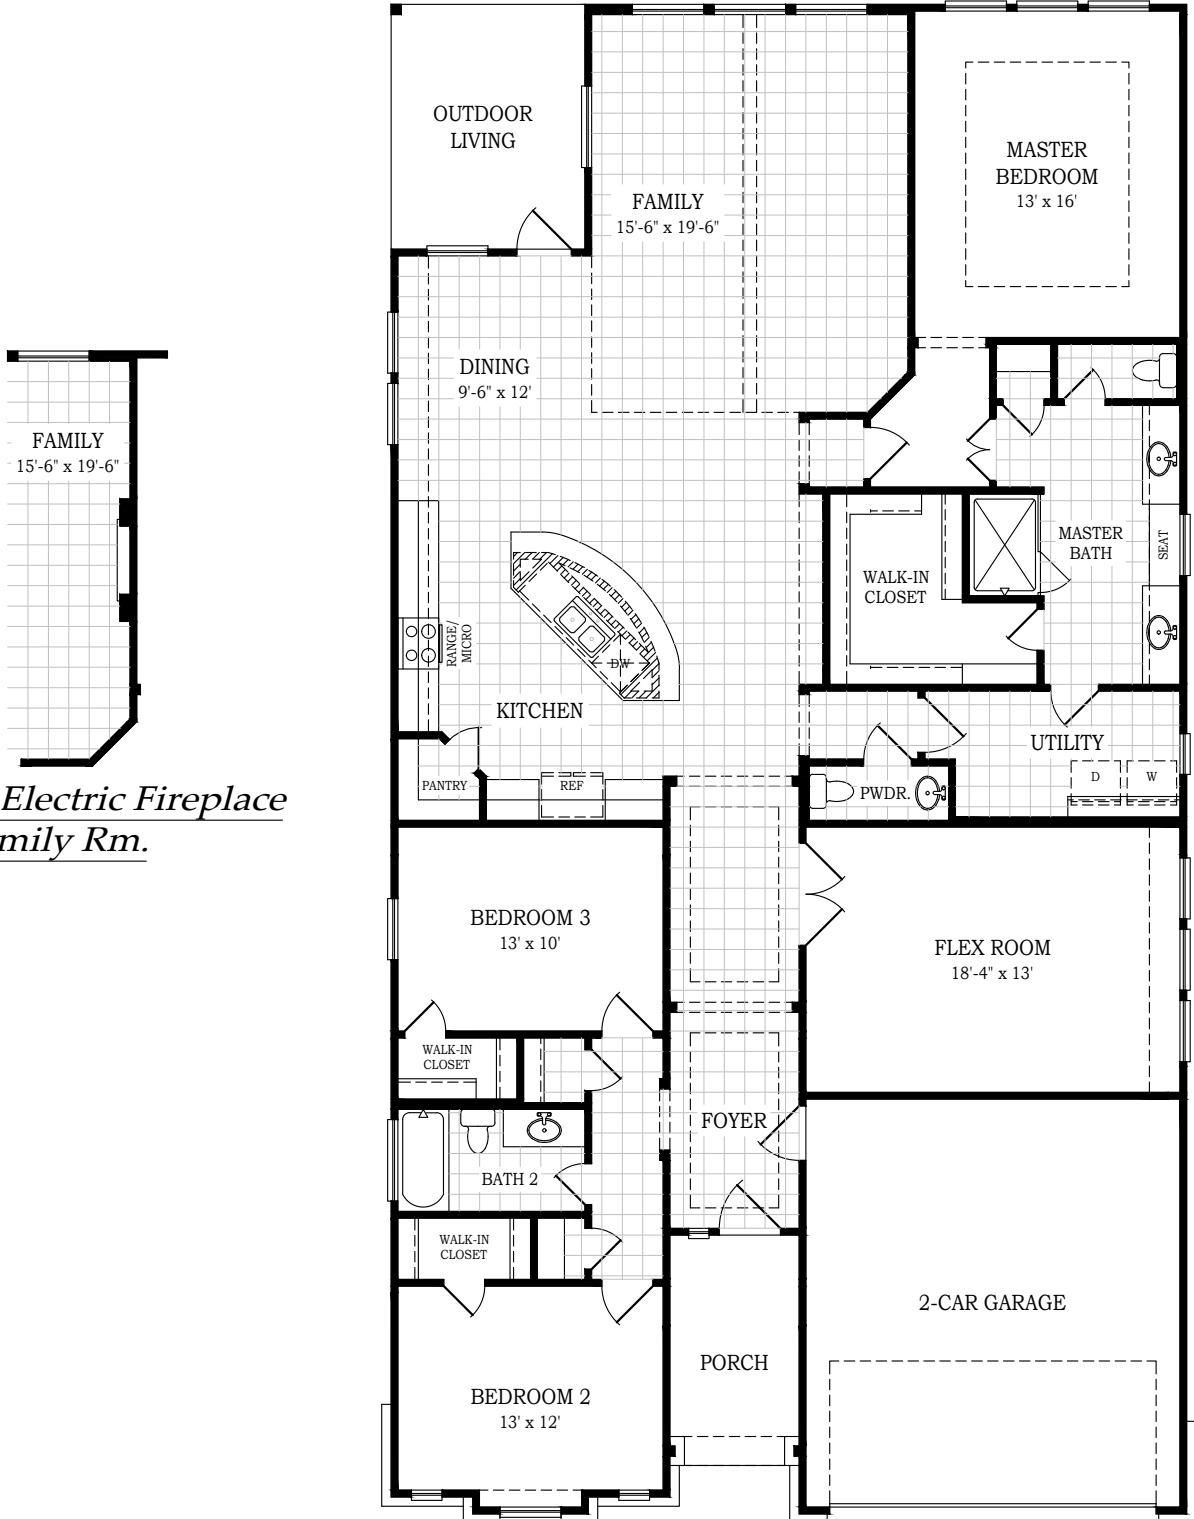

Setting a Higher Standard

Plan 2358 • McKenna • 2,419 Living sq. ft.
2,305 Conditioned sq. ft.

Opt. Electric Fireplace
at Family Rm.

Square footage and room dimensions are approximate and may vary per elevation. Window placement, roof line and porches may also vary by elevation. Plans, features, prices and availability are subject to change without notice.

Print Date: 3/23/24

Setting a Higher Standard

*Plan 2358 • McKenna • 2,419 Living sq. ft.
2,305 Conditioned sq. ft.*

Elevation H

Elevation J