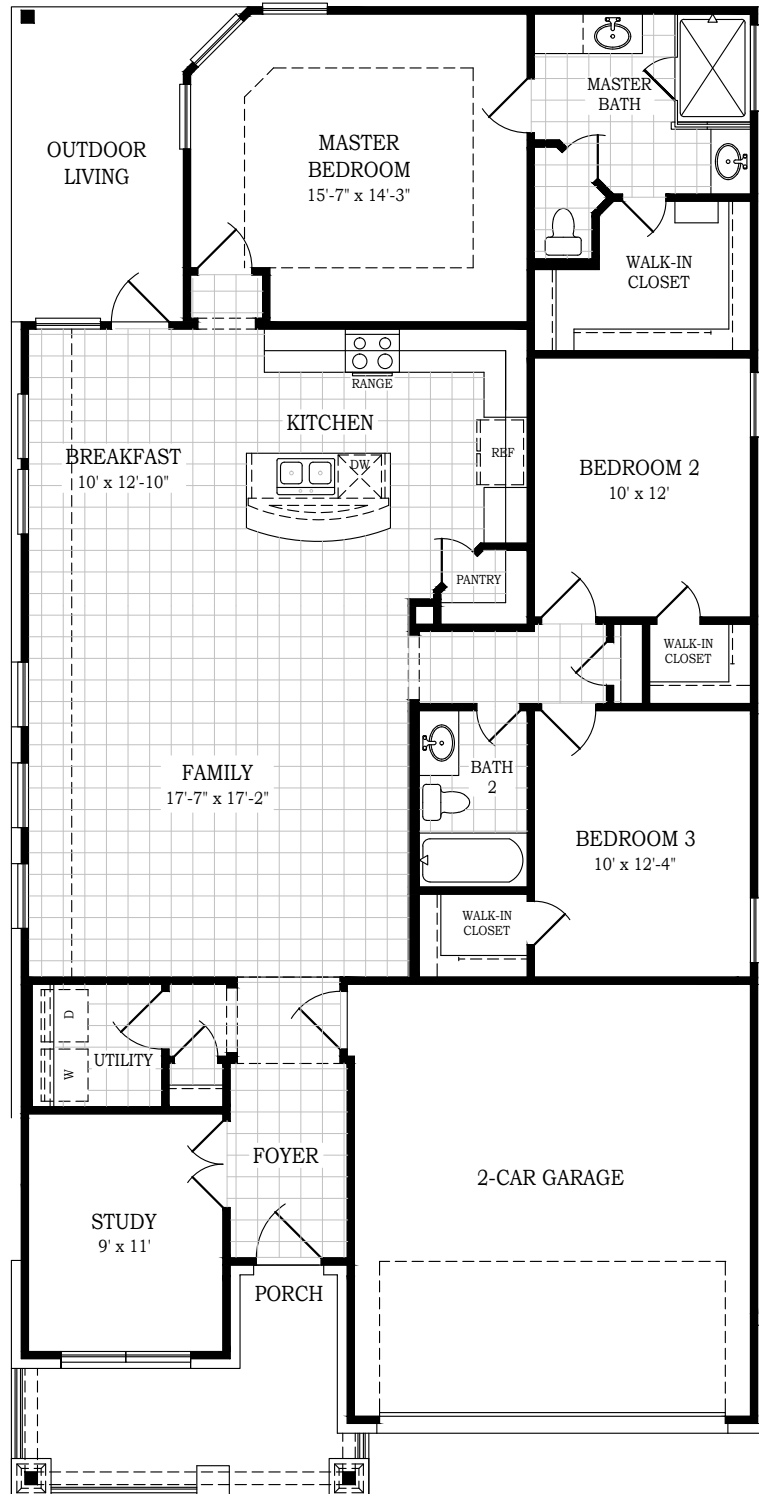

CONNOR

CHESMAR.com

Plan 1723 | 1,844 Living sq. ft. | 1,723 Conditioned sq. ft. | 3 Bedrooms | 2 Baths | 2-Car Garage

Opt. Fireplace

Square footage and room dimensions are approximate and may vary per elevation. Window placement, roof line and porches may also vary by elevation. Plans, features, prices and availability are subject to change without notice. V3.0 (CT)

Setting a Higher Standard

CONNOR

CHESMAR.com

Plan 1723 | 1,844 Living sq. ft. | 1,723 Conditioned sq. ft. | 3 Bedrooms | 2 Baths | 2-Car Garage

Elevation D

Elevation F

Square footage and room dimensions are approximate and may vary per elevation. Window placement, roof line and porches may also vary by elevation. Plans, features, prices and availability are subject to change without notice. V3.0 (CT)