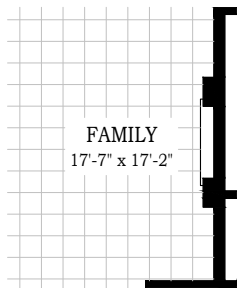

CONNOR

CHESMAR.com

Plan 1723 | 1,844 Living sq. ft. | 1,723 Conditioned sq. ft. | 3 Bedrooms | 2 Baths | 2-Car Garage

Opt. Fireplace

Square footage and room dimensions are approximate and may vary per elevation. Window placement, roof line and porches may also vary by elevation. Plans, features, prices and availability are subject to change without notice. V3.0 (CT)

Setting a Higher Standard

CONNOR

CHESMAR.com

Plan 1723 | 1,844 Living sq. ft. | 1,723 Conditioned sq. ft. | 3 Bedrooms | 2 Baths | 2-Car Garage

Elevation D

Elevation F

Square footage and room dimensions are approximate and may vary per elevation. Window placement, roof line and porches may also vary by elevation. Plans, features, prices and availability are subject to change without notice. V3.0 (CT)