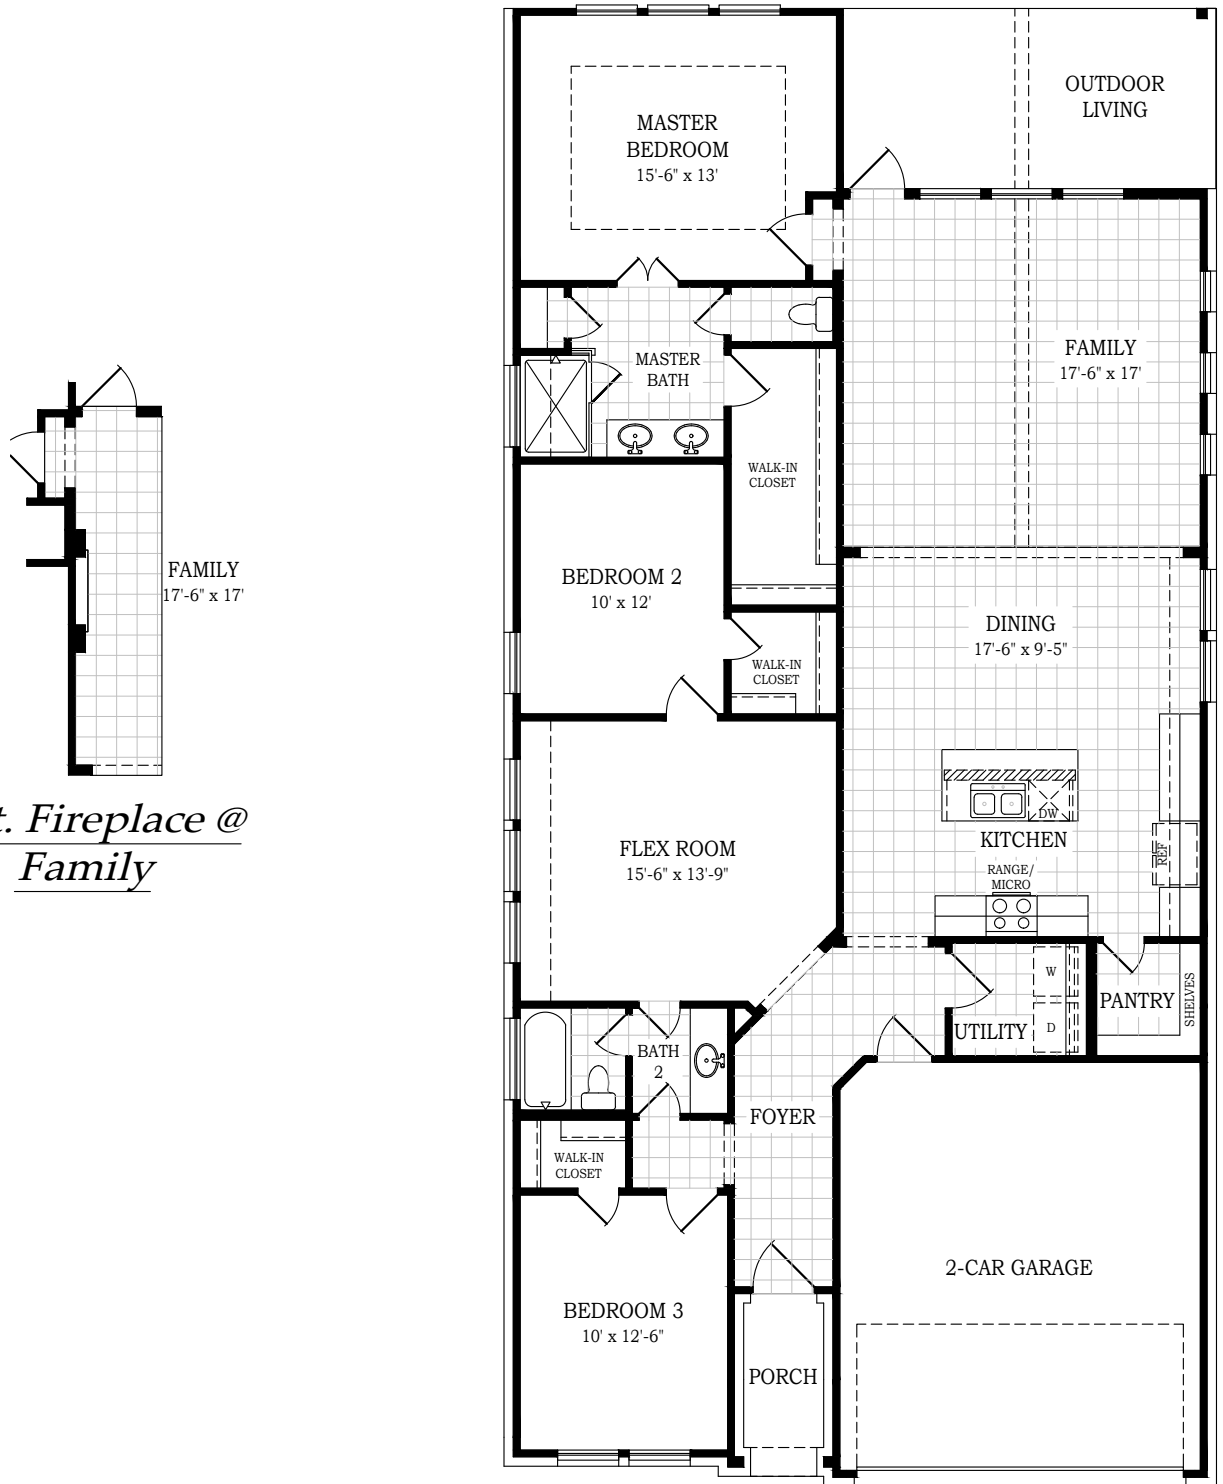

AVA

CHESMAR.com

Plan 1931 | 2,093 Living sq. ft. | 1,931 Conditioned sq. ft. | 3 Bedrooms | 2 Baths | 2-Car Garage

Square footage and room dimensions are approximate and may vary per elevation. Window placement, roof line and porches may also vary by elevation. Plans, features, prices and availability are subject to change without notice. V2.0 (CT)

Setting a Higher Standard

AVA

CHESMAR.com

Plan 1931 | 2,093 Living sq. ft. | 1,931 Conditioned sq. ft. | 3 Bedrooms | 2 Baths | 2-Car Garage

Elevation E

Elevation F

Square footage and room dimensions are approximate and may vary per elevation. Window placement, roof line and porches may also vary by elevation. Plans, features, prices and availability are subject to change without notice. V2.0 (CT)