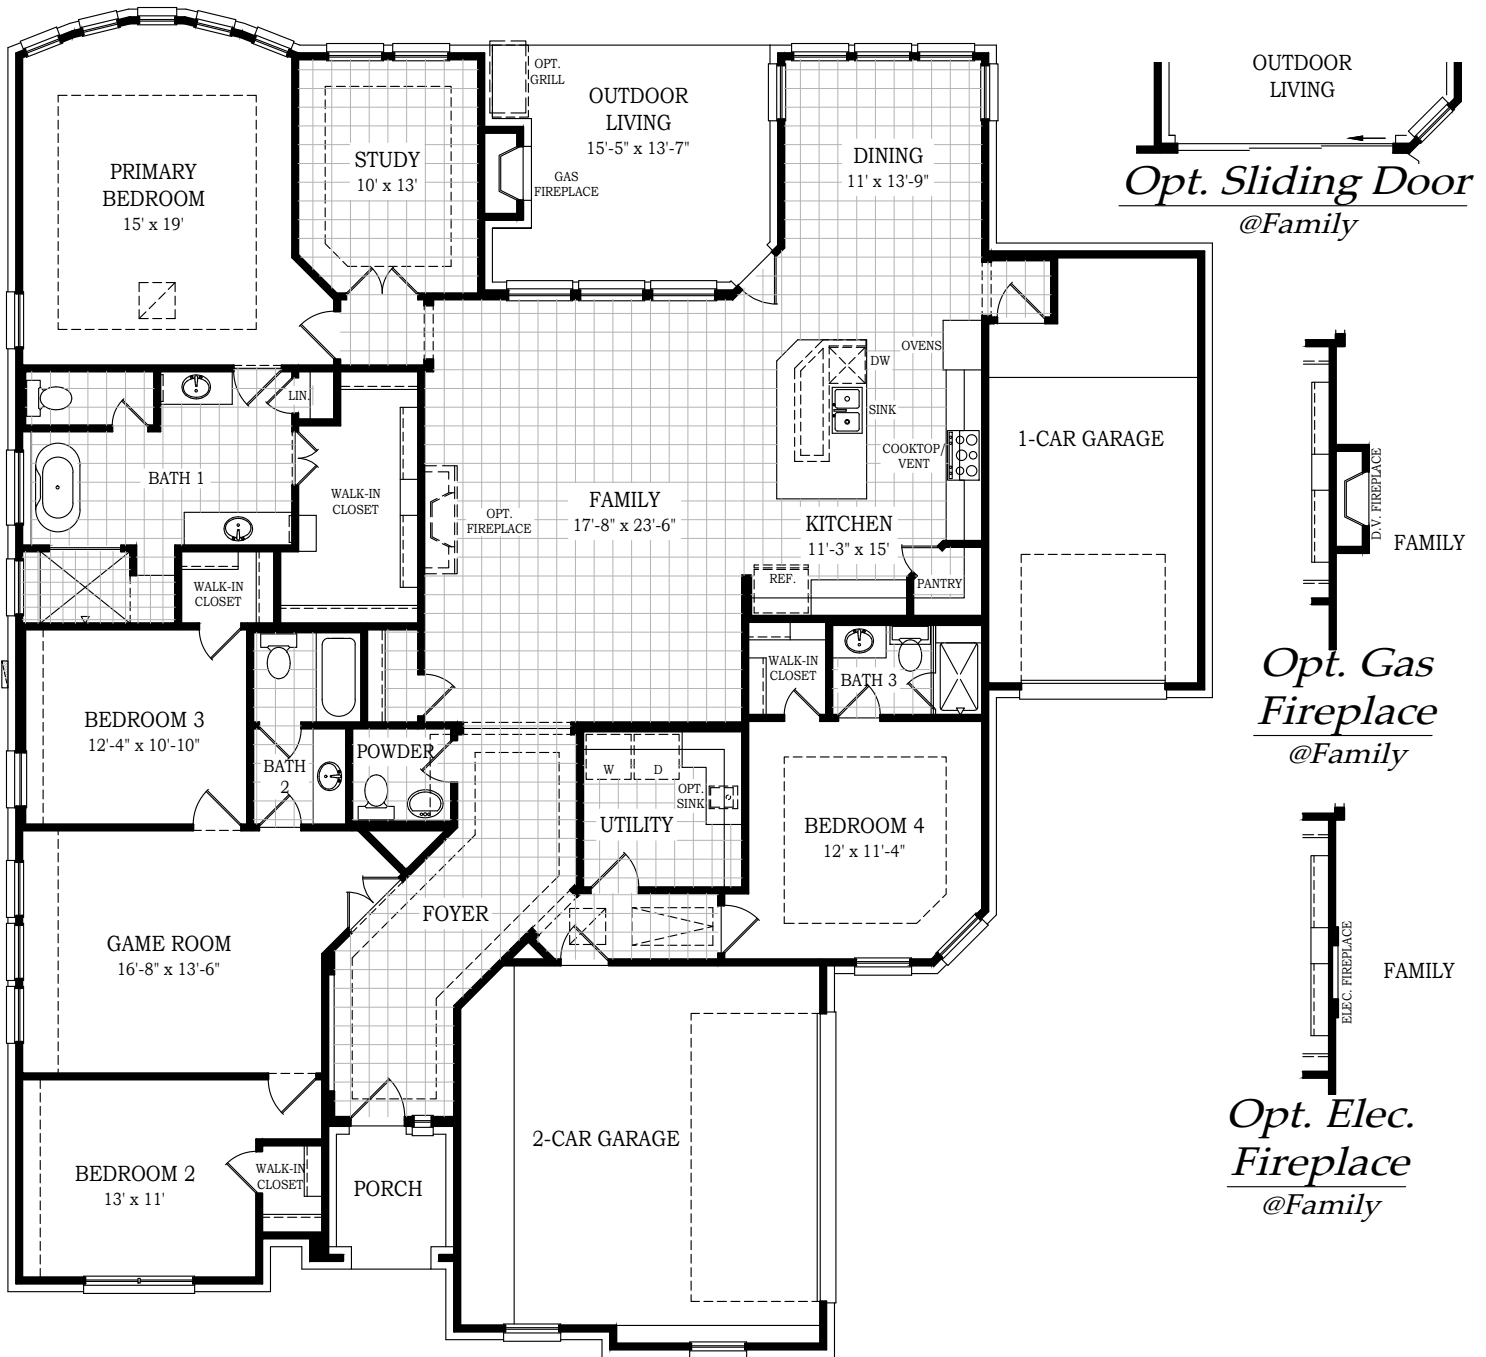

Setting a Higher Standard

Plan 3008

Sophia II

3,008 sq. ft. - Living

207 sq. ft. - Outdoor Living

Floor Plan
Elevation A

Square footage and room dimensions are approximate and may vary per elevation. Window placement, roof line and porches may also vary by elevation. Plans, features, prices and availability are subject to change without notice.