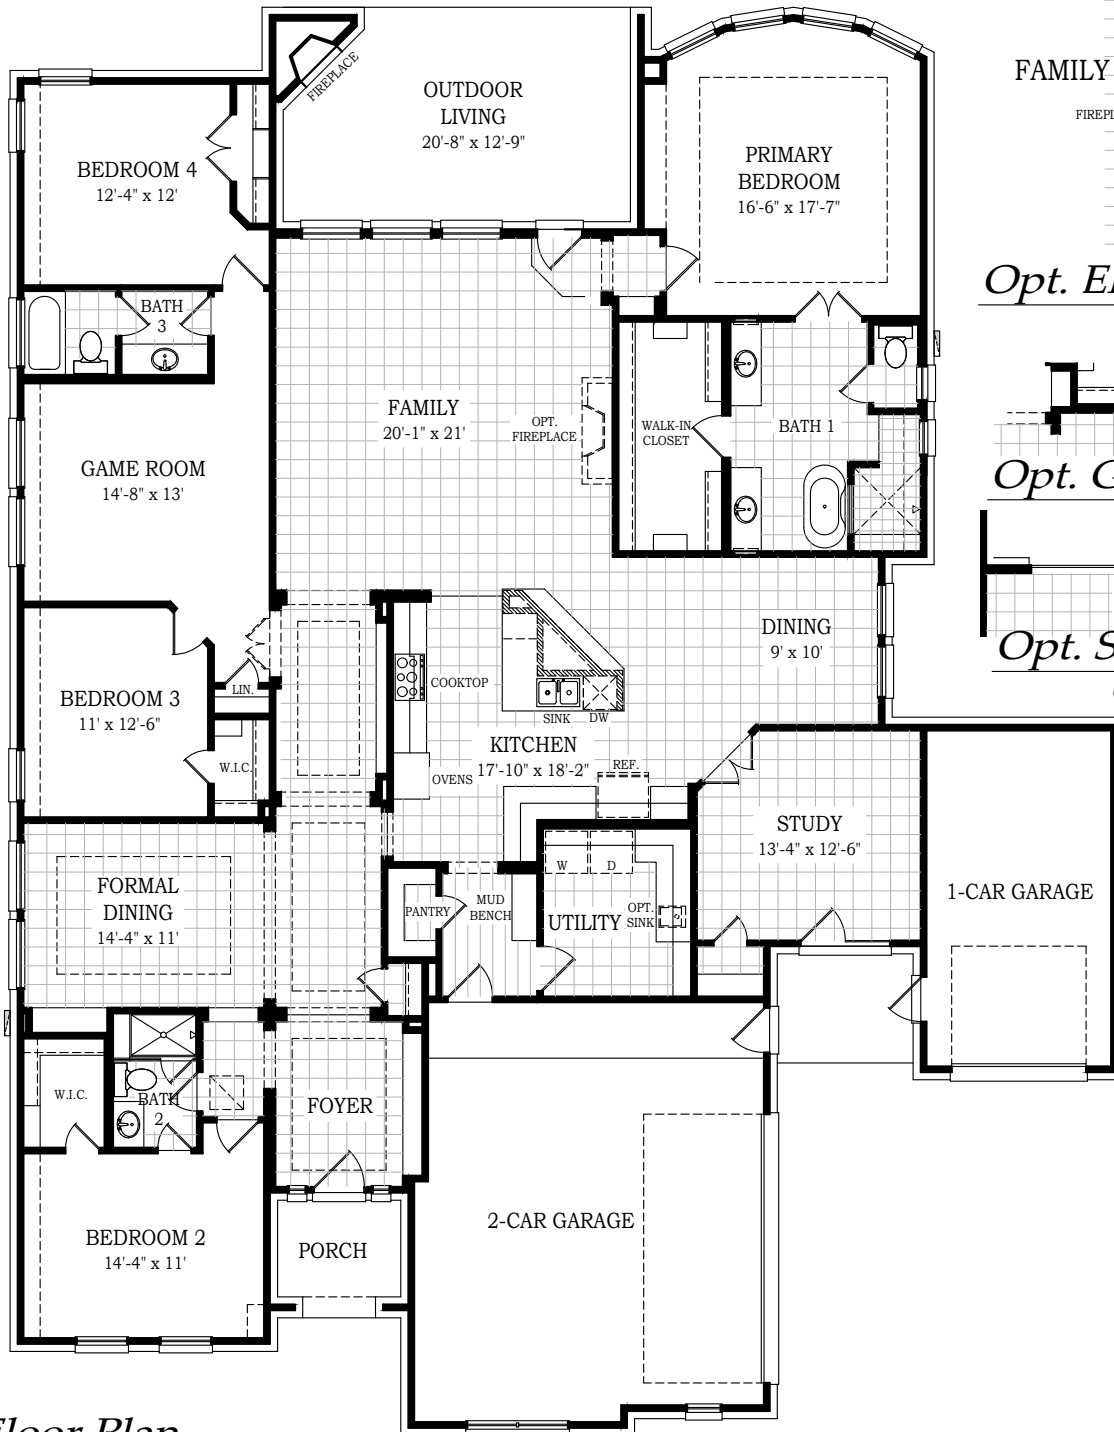

Setting a Higher Standard

Plan 3292

Vienna II

3,292 sq. ft. - Living

271 sq. ft. - Outdoor Living

FAMILY  
FIREPLACE W.I.C

*Opt. Elec. Fireplace*  
@Family

W.I.C  
FIREPLACE FAMILY  
*Opt. Gas Fireplace*  
@Family

FAMILY  
*Opt. Sliding Door*  
@Family

*Floor Plan*  
*Elevation A*

Square footage and room dimensions are approximate and may vary per elevation. Window placement, roof line and porches may also vary by elevation. Plans, features, prices and availability are subject to change without notice.