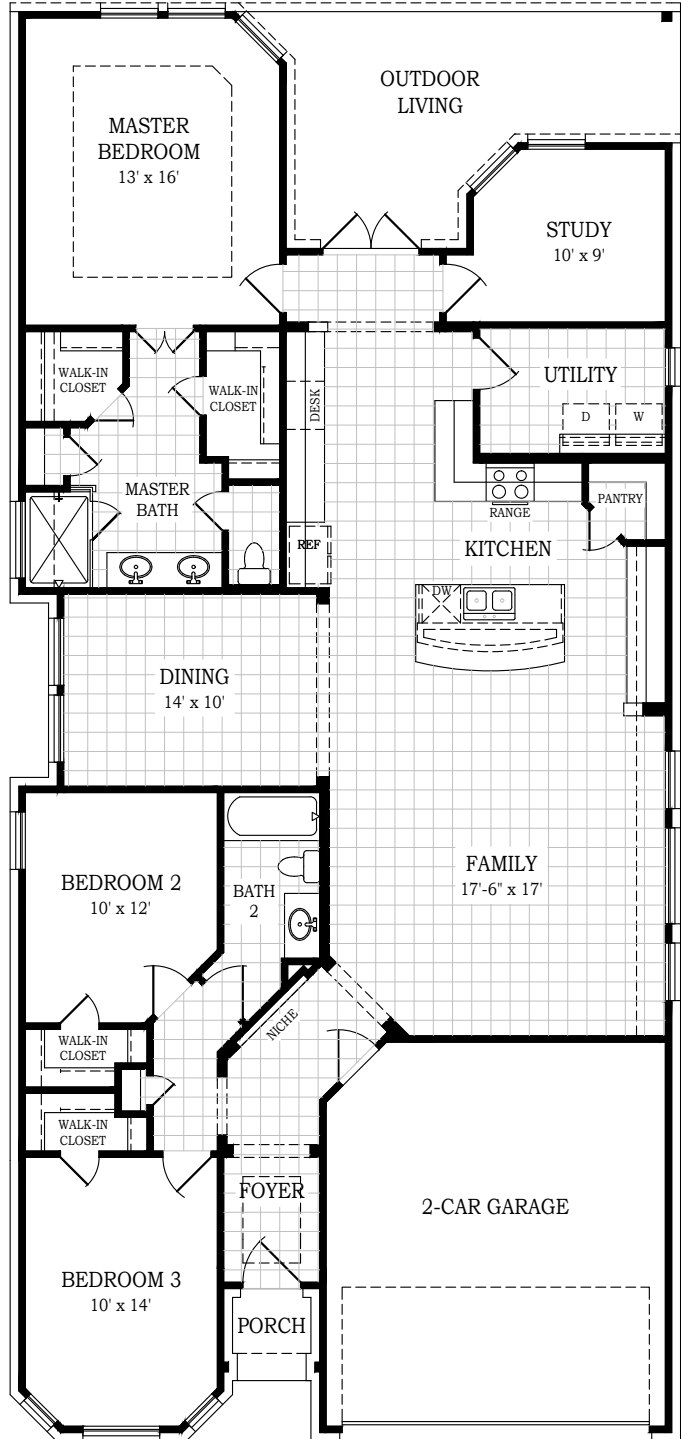

Setting a Higher Standard

Plan 1951 • Alexis • 2,147 Living sq. ft.
1,951 Conditioned sq. ft.

*Opt. Electric Fireplace
at Family Rm.*

Square footage and room dimensions are approximate and may vary per elevation. Window placement, roof line and porches may also vary by elevation. Plans, features, prices and availability are subject to change without notice.

Print Date: 10/9/23

Setting a Higher Standard

*Plan 1951 • Alexis • 2,147 Living sq. ft.
1,951 Conditioned sq. ft.*

Elevation B

Elevation D

Setting a Higher Standard

*Plan 1951 • Alexis • 2,147 Living sq. ft.
1,951 Conditioned sq. ft.*