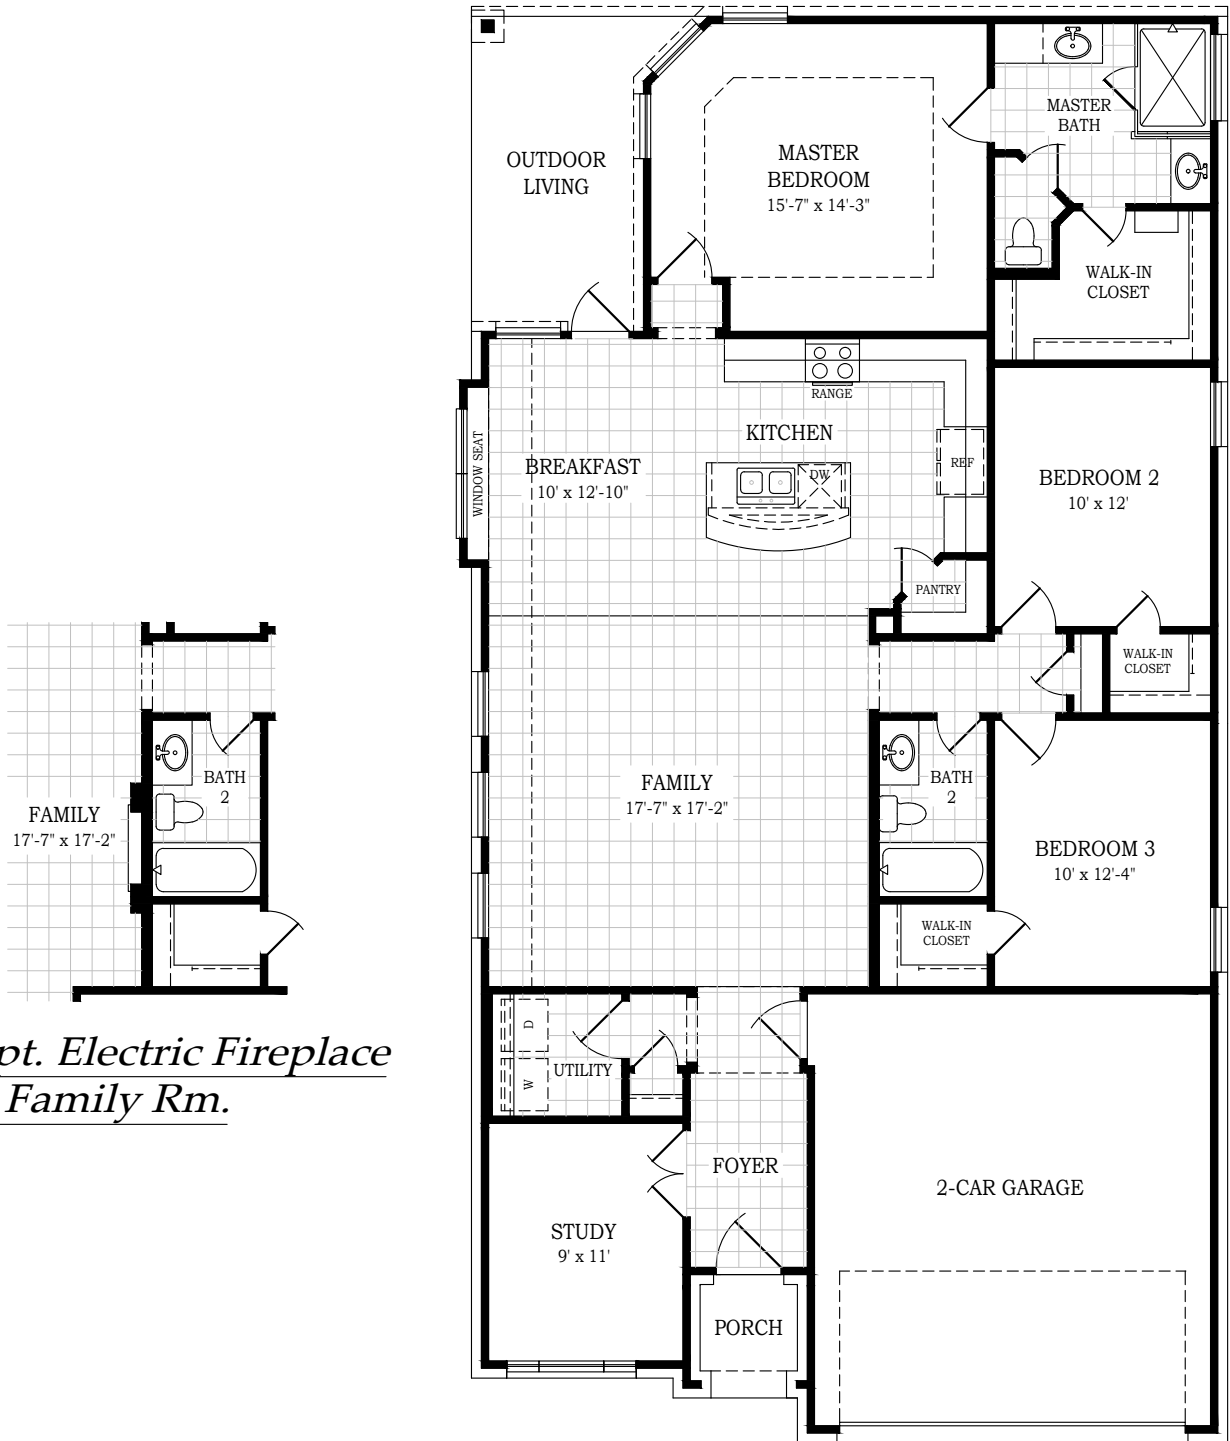

Setting a Higher Standard

Plan 1723 • Cooper • 1,844 Living sq. ft.  
1,723 Conditioned sq. ft.

Opt. Electric Fireplace  
at Family Rm.

Square footage and room dimensions are approximate and may vary per elevation. Window placement, roof line and porches may also vary by elevation. Plans, features, prices and availability are subject to change without notice.

Print Date: 7/2/24

*Setting a Higher Standard*

*Plan 1723 • Cooper • 1,844 Living sq. ft.  
1,723 Conditioned sq. ft.*

*Elevation B*

*Elevation D*

Setting a Higher Standard

Plan 1723 • Cooper • 1,844 Living sq. ft.  
1,723 Conditioned sq. ft.