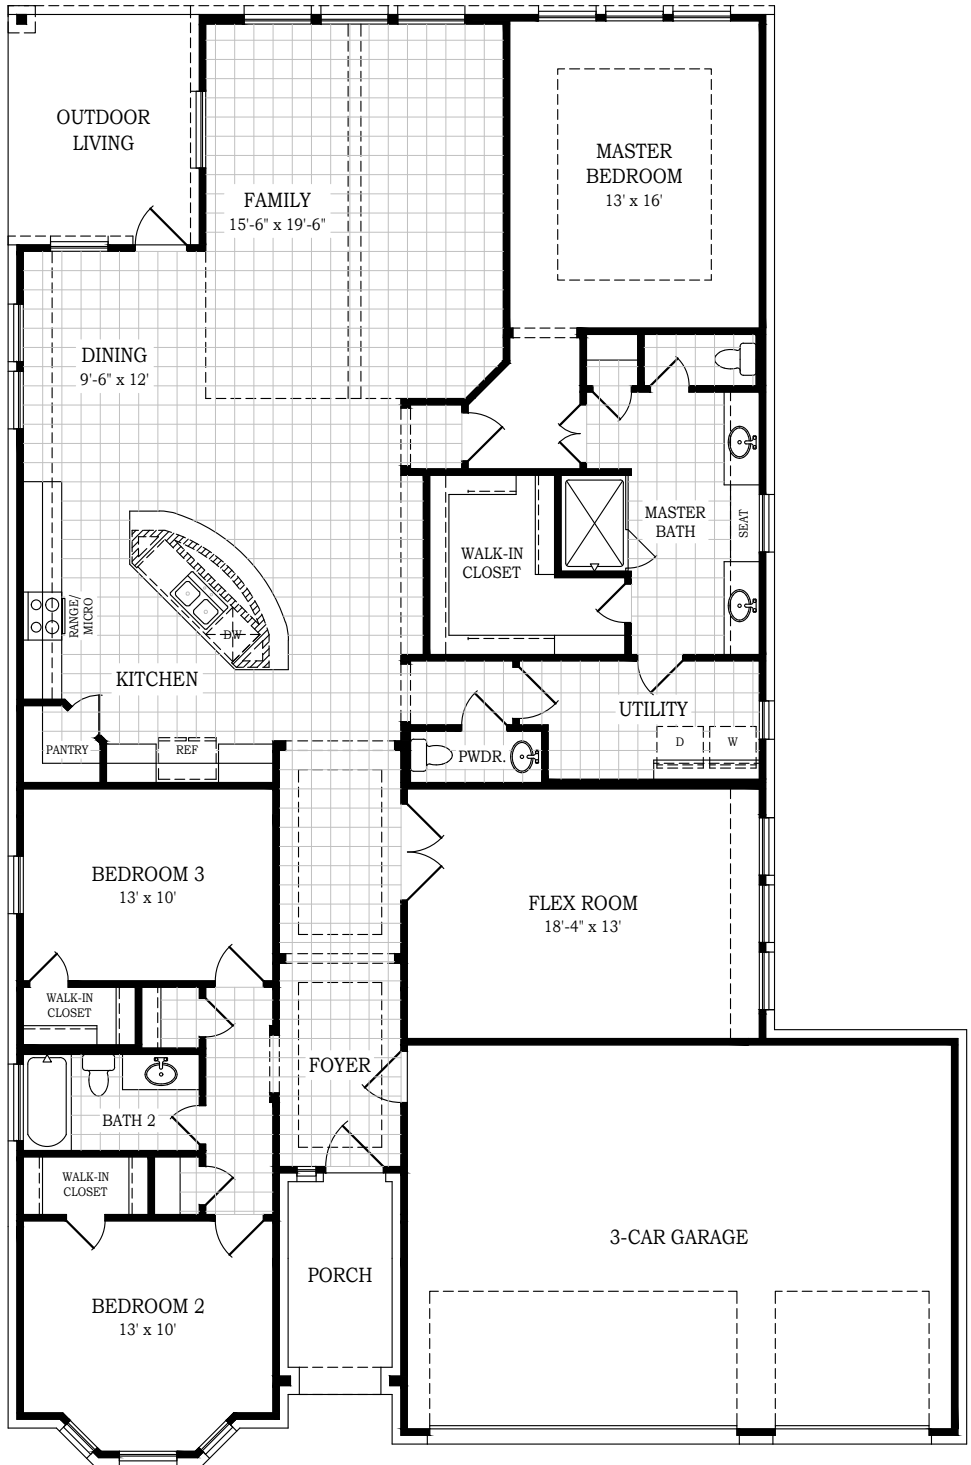

Setting a Higher Standard

Plan 2358 • McKenna • 2,478 Living sq. ft.
2,358 Conditioned sq. ft.

Opt. Electric Fireplace
at Family Rm.

Square footage and room dimensions are approximate and may vary per elevation. Window placement, roof line and porches may also vary by elevation. Plans, features, prices and availability are subject to change without notice.

Print Date: 1/23/23

Setting a Higher Standard

*Plan 2358 • McKenna • 2,478 Living sq. ft.
2,358 Conditioned sq. ft.*

Elevation B

Elevation F

Setting a Higher Standard

Plan 2358 • McKenna • 2,478 Living sq. ft.
2,358 Conditioned sq. ft.

Optional Elevation B1

Optional Elevation B2