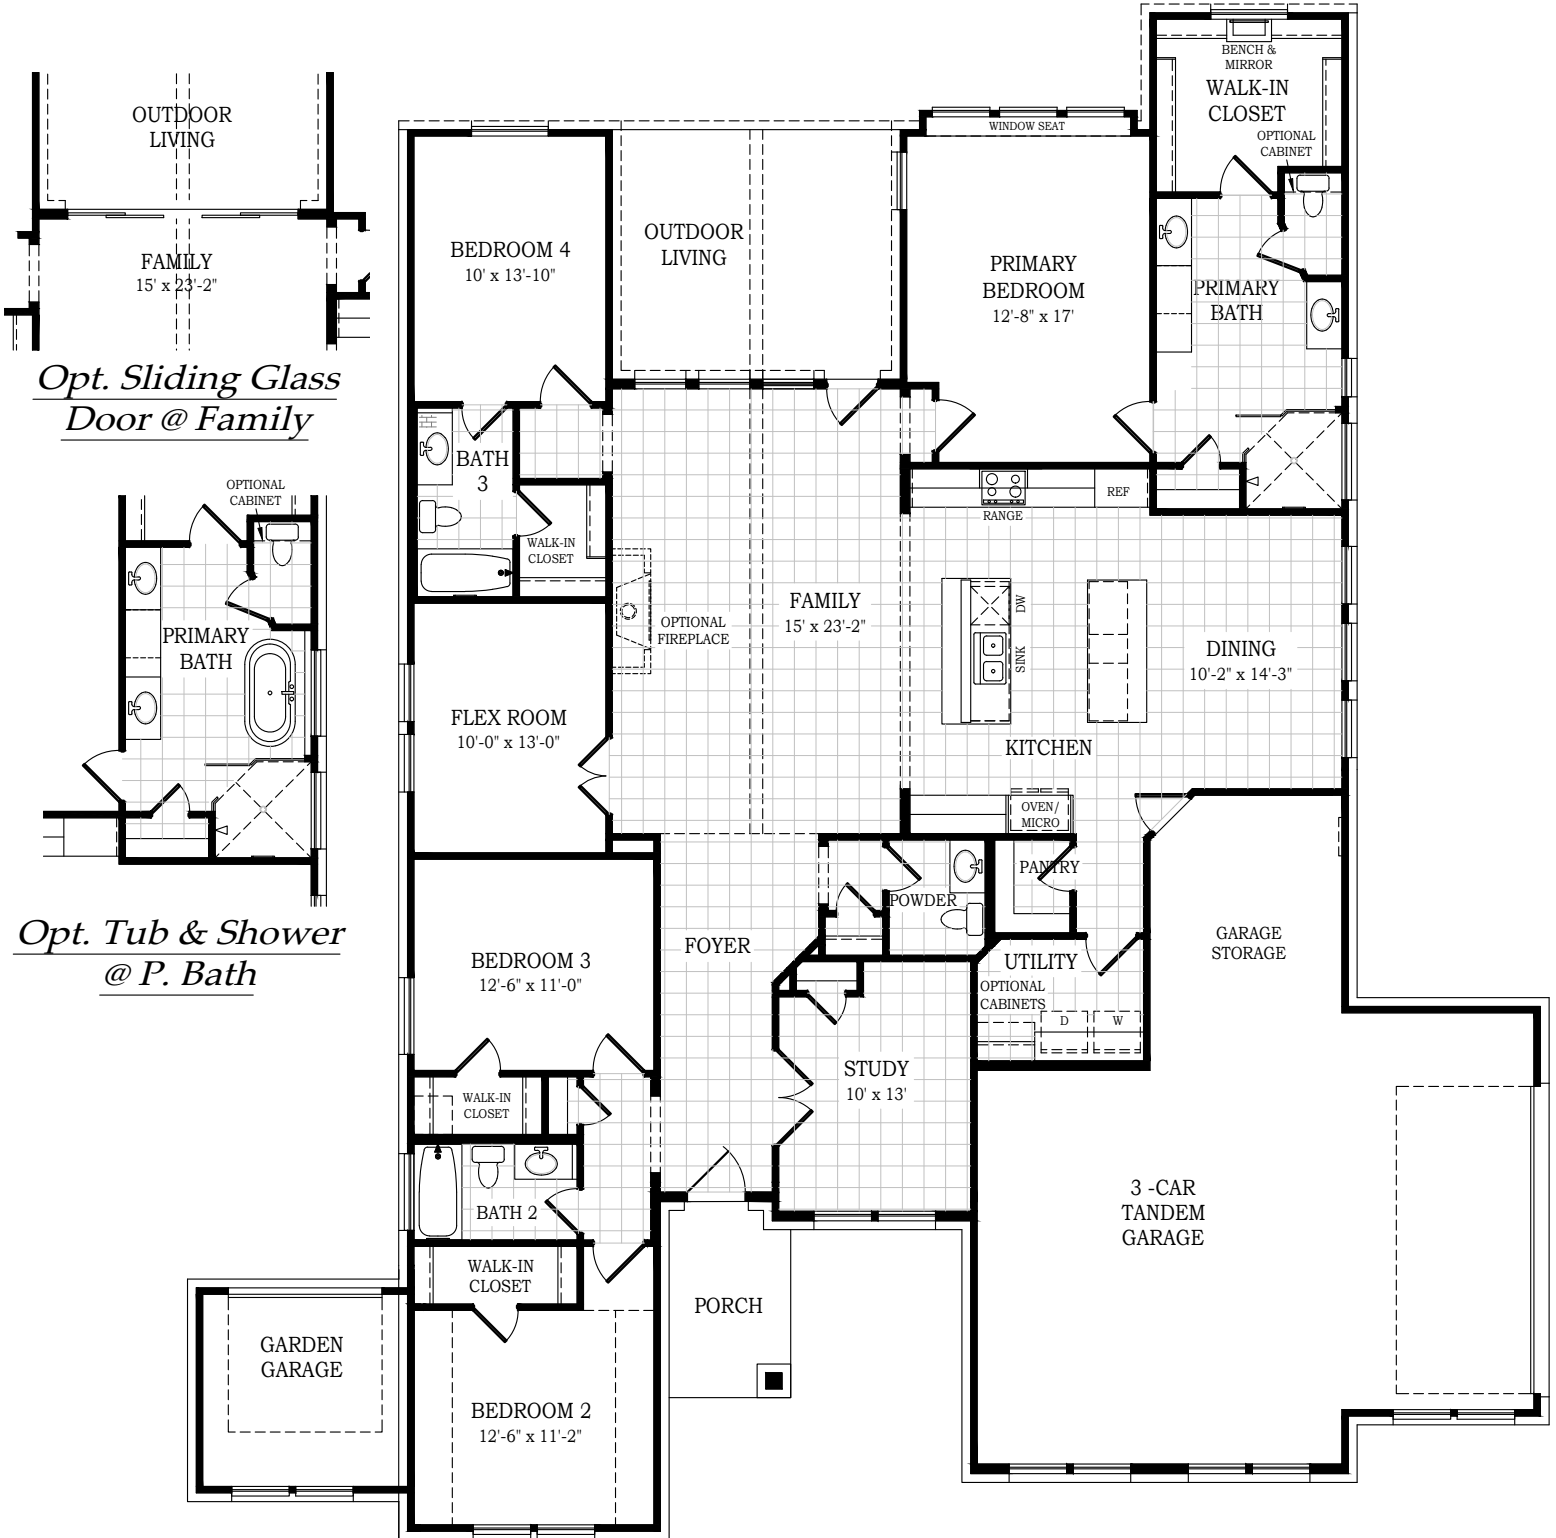

LAYLA

CHESMAR.com

Plan 2649 | 2,637 Conditioned sq. ft. | 4 Bedrooms | 3.5 Baths | 3-Car Garage

Opt. Sliding Glass Door @ Family

Opt. Tub & Shower @ P. Bath

LAYLA

CHESMAR.com

Plan 2649 | 2,637 Conditioned sq. ft. | 4 Bedrooms | 3.5 Baths | 3-Car Garage

Elevation A

Elevation AS

Elevation C