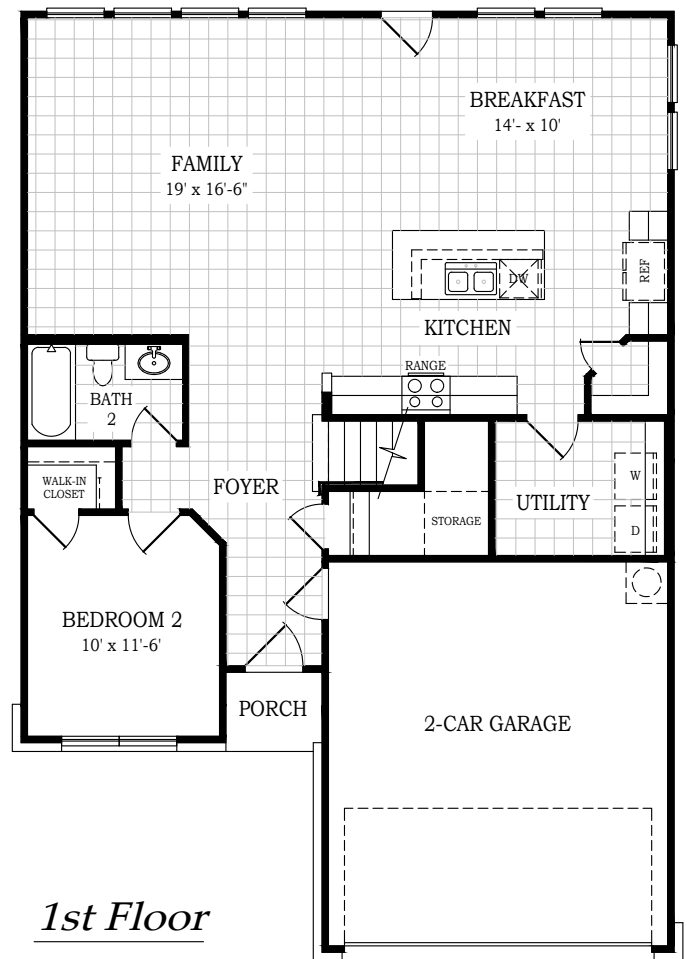

# FIONA

CHESMAR.com

Plan 2477 | 2477 Conditioned sq. ft. | 4 Bedrooms | 3 Baths | 2-Car Garage

*Opt. Outdoor Living*

*2nd Floor*

*1st Floor*

Square footage and room dimensions are approximate and may vary per elevation. Window placement, roof line and porches may also vary by elevation. Plans, features, prices and availability are subject to change without notice. 5/3/24 V1.0

# FIONA

CHESMAR.com

Plan 2477 | 2477 Conditioned sq. ft. | 4 Bedrooms | 3 Baths | 2-Car Garage

*Elevation A*

*Elevation C*

Square footage and room dimensions are approximate and may vary per elevation. Window placement, roof line and porches may also vary by elevation. Plans, features, prices and availability are subject to change without notice. 5/3/24 V1.0