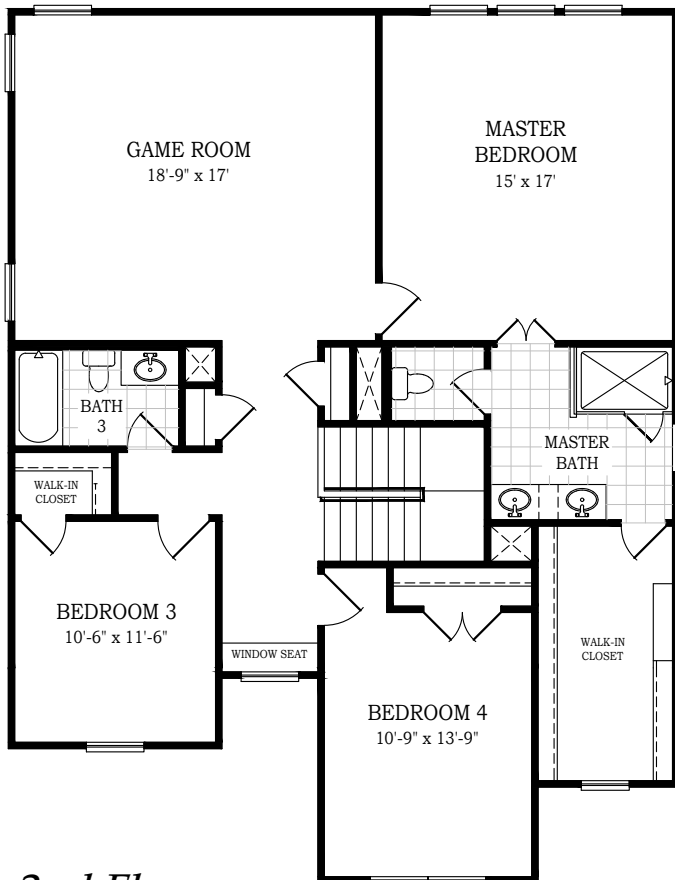

# FIONA

CHESMAR.com

Plan 2477 | 2477 Conditioned sq. ft. | 4 Bedrooms | 3 Baths | 2-Car Garage

*Opt. Outdoor Living*

*2nd Floor*

*1st Floor*

Square footage and room dimensions are approximate and may vary per elevation. Window placement, roof line and porches may also vary by elevation. Plans, features, prices and availability are subject to change without notice. 5/3/24 V1.0

# FIONA

CHESMAR.com

Plan 2477 | 2477 Conditioned sq. ft. | 4 Bedrooms | 3 Baths | 2-Car Garage

*Elevation A*

*Elevation C*

Square footage and room dimensions are approximate and may vary per elevation. Window placement, roof line and porches may also vary by elevation. Plans, features, prices and availability are subject to change without notice. 5/3/24 V1.0