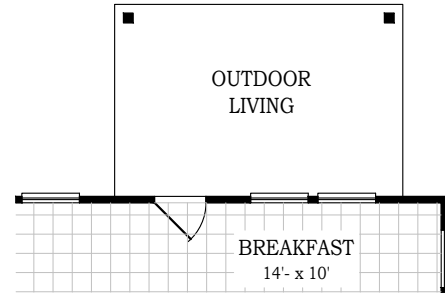

# FIONA

CHESMAR.com

Plan 2477 | 2477 Conditioned sq. ft. | 4 Bedrooms | 3 Baths | 2-Car Garage

*Opt. Outdoor Living*

*2nd Floor*

*1st Floor*

Square footage and room dimensions are approximate and may vary per elevation. Window placement, roof line and porches may also vary by elevation. Plans, features, prices and availability are subject to change without notice. 5/3/24 V1.0

# FIONA

CHESMAR.com

Plan 2477 | 2477 Conditioned sq. ft. | 4 Bedrooms | 3 Baths | 2-Car Garage

*Elevation A*

*Elevation C*

Square footage and room dimensions are approximate and may vary per elevation. Window placement, roof line and porches may also vary by elevation. Plans, features, prices and availability are subject to change without notice. 5/3/24 V1.0