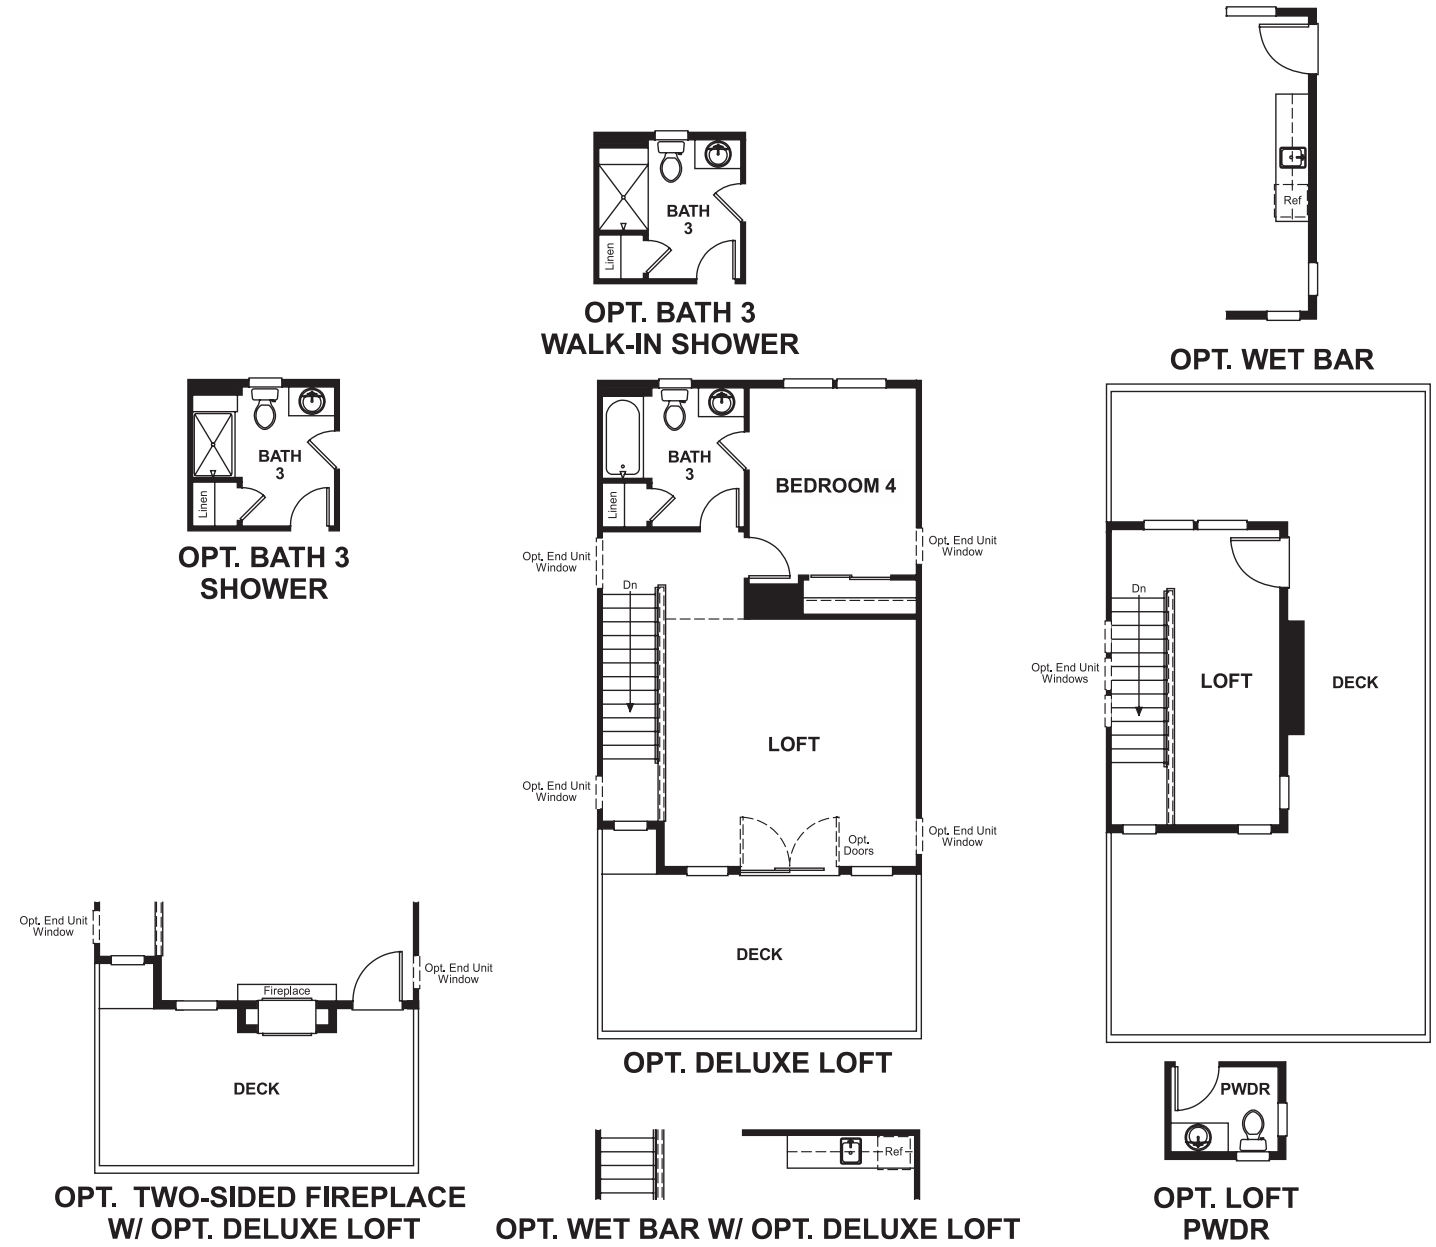

Hampden Square  
**KINGSLEY**

**Approx. square feet:** 2,150  
**Stories:** 4  
**Bedrooms:** 2 - 5

**Garage:** 2-car  
**Plan Number:** M646

**Floor Plan**  
Rooftop Terrace

**COMMUNITY LOCATION**  
1228 Berry Street  
Baltimore, MD 21211  
410-312-2829

**HOME GALLERY**  
6210 Old Dobbin Lane, Suite 190  
Columbia, MD 21045  
888-772-4545

Hampden Square  
**KINGSLEY**

**Approx. square feet:** 2,150  
**Stories:** 4  
**Bedrooms:** 2 - 5  
**Garage:** 2-car  
**Plan Number:** M646

Hampden Square  
**KINGSLEY**

**Approx. square feet:** 2,150  
**Stories:** 4  
**Bedrooms:** 2 - 5

**Garage:** 2-car  
**Plan Number:** M646

**Floor Plan**  
Lower Floor & Main Floor

**Floor Plan**  
Second Floor