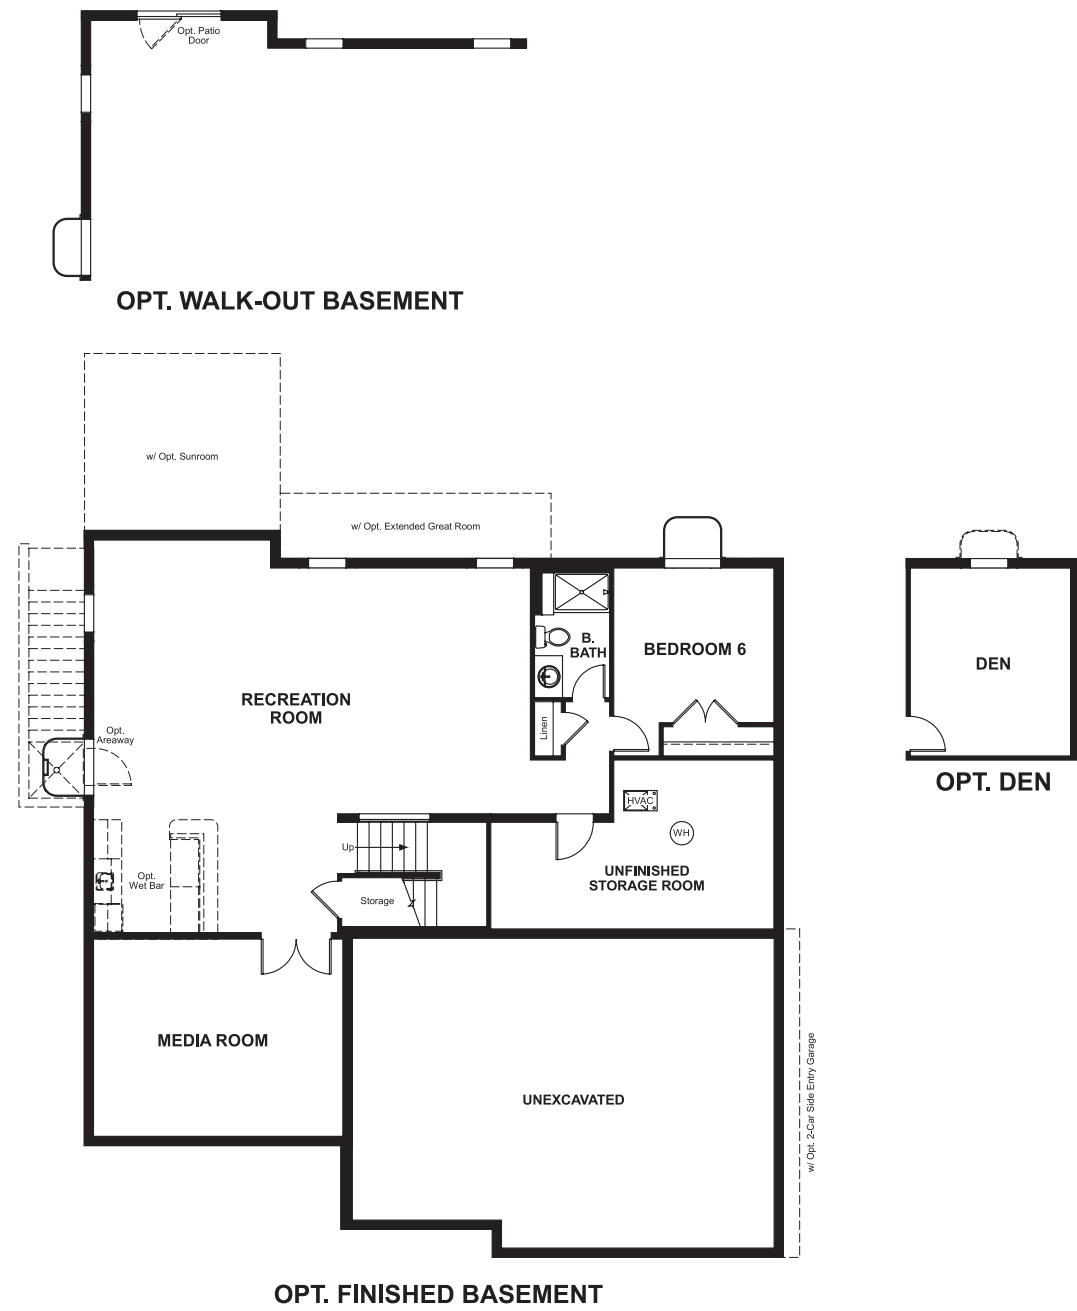

Old Dominion Greens
DONOVAN

Approx. square feet: 3,100
Stories: 2
Bedrooms: 4 - 6

Garage: 3-car
Plan Number: V639

Old Dominion Greens
DONOVAN

Floor Plan
Basement

Elevation D

Approx. square feet: 3,100
Stories: 2
Bedrooms: 4 - 6
Garage: 3-car
Plan Number: V639

From the Grand exterior, enter this new home and you are greeted by an airy 2-story foyer and a formal dining room. The open Kitchen and Great room create a perfect place to entertain family and friends. A rear study creates a quiet place to relax and read a book. Upstairs, 4 bedrooms await including a Master Bedroom with huge walk in closet!