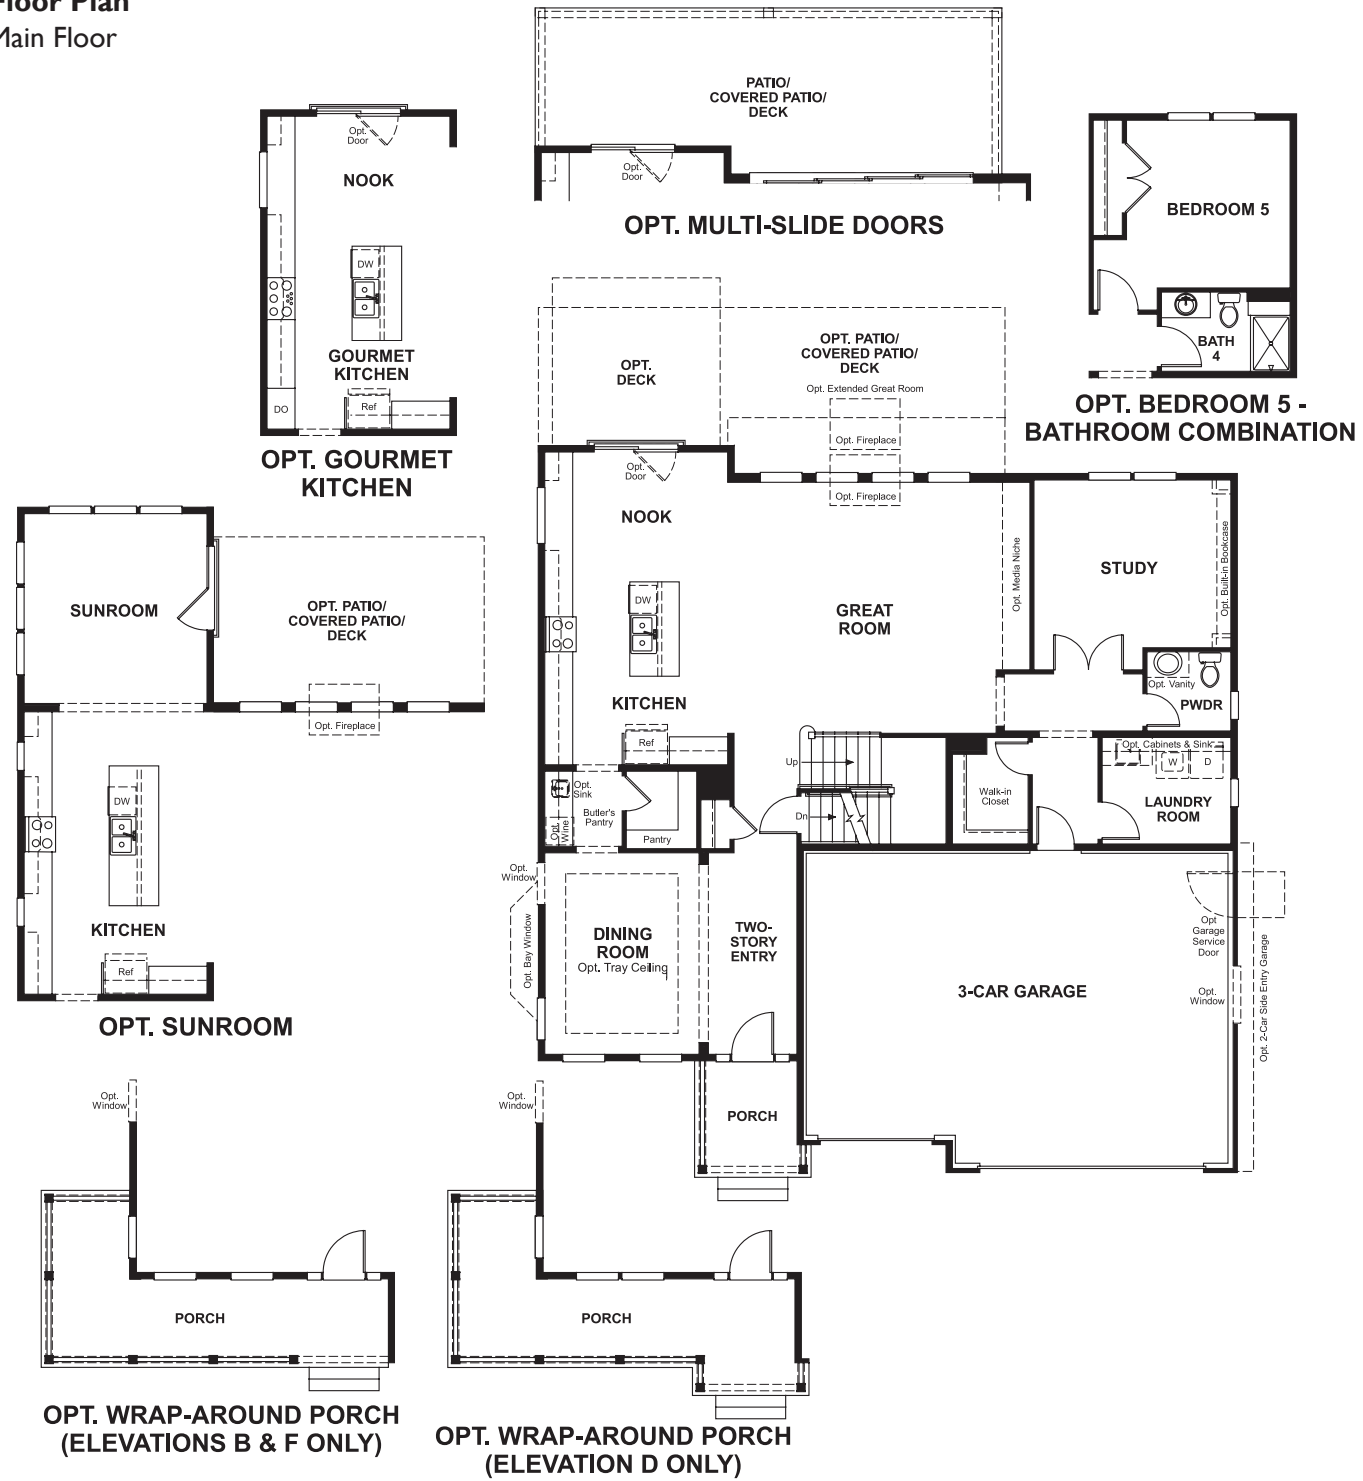

Floor Plan
Main Floor