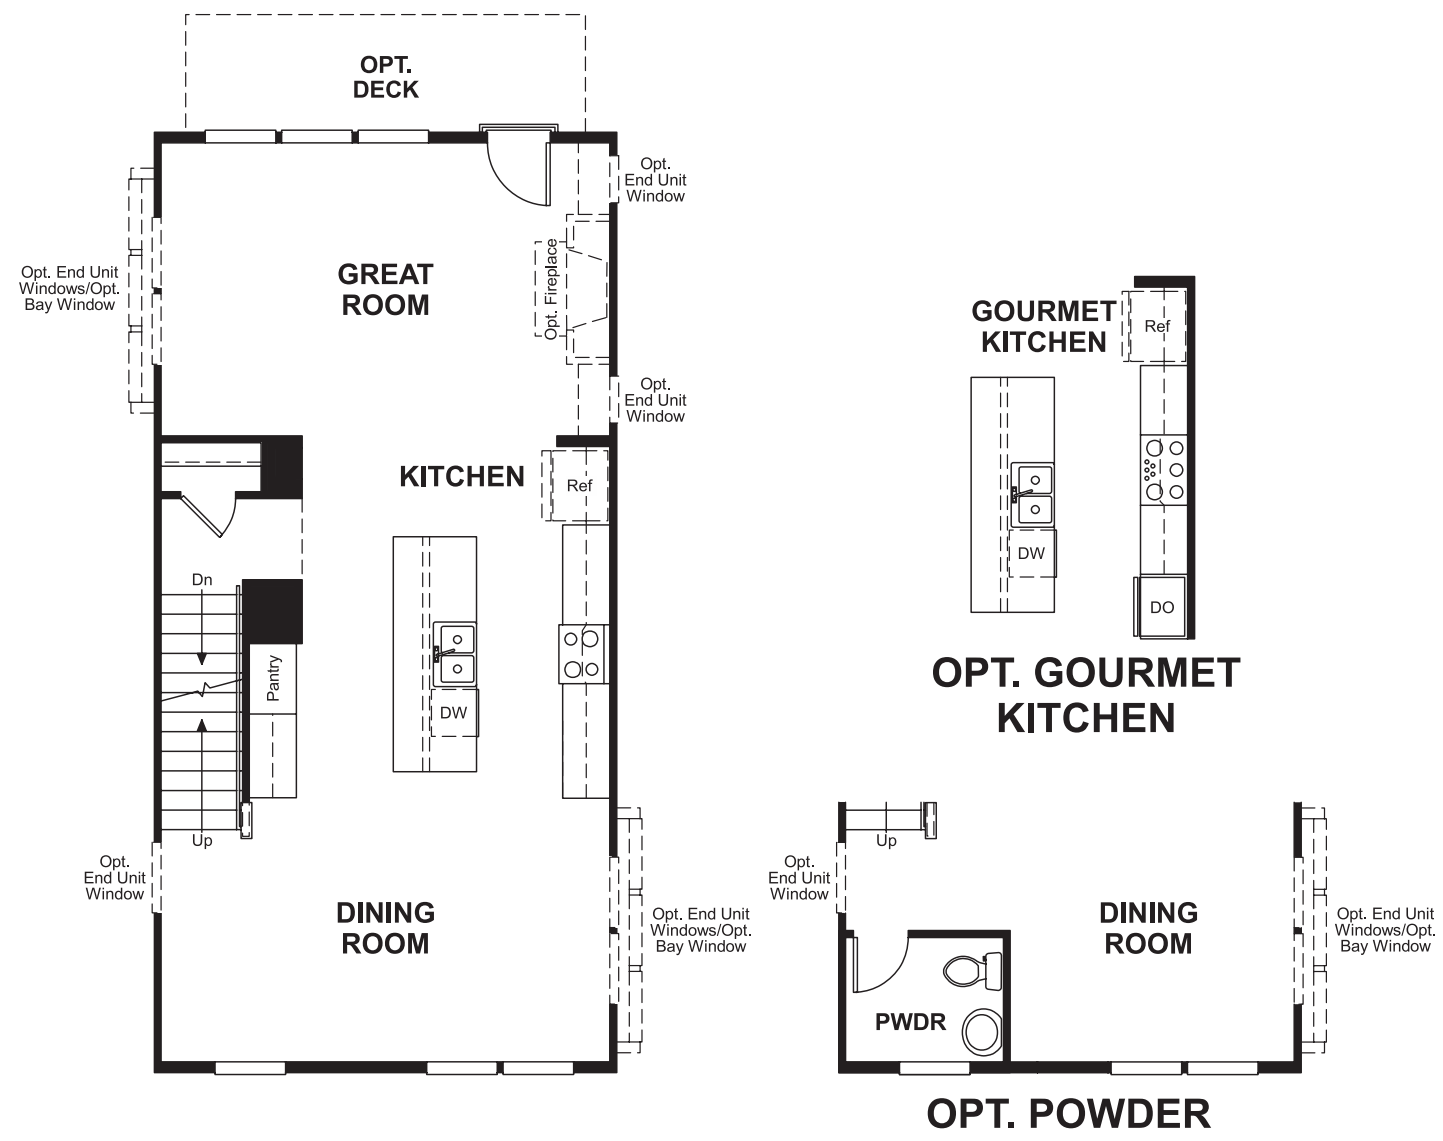

Floor Plan
Main Floor