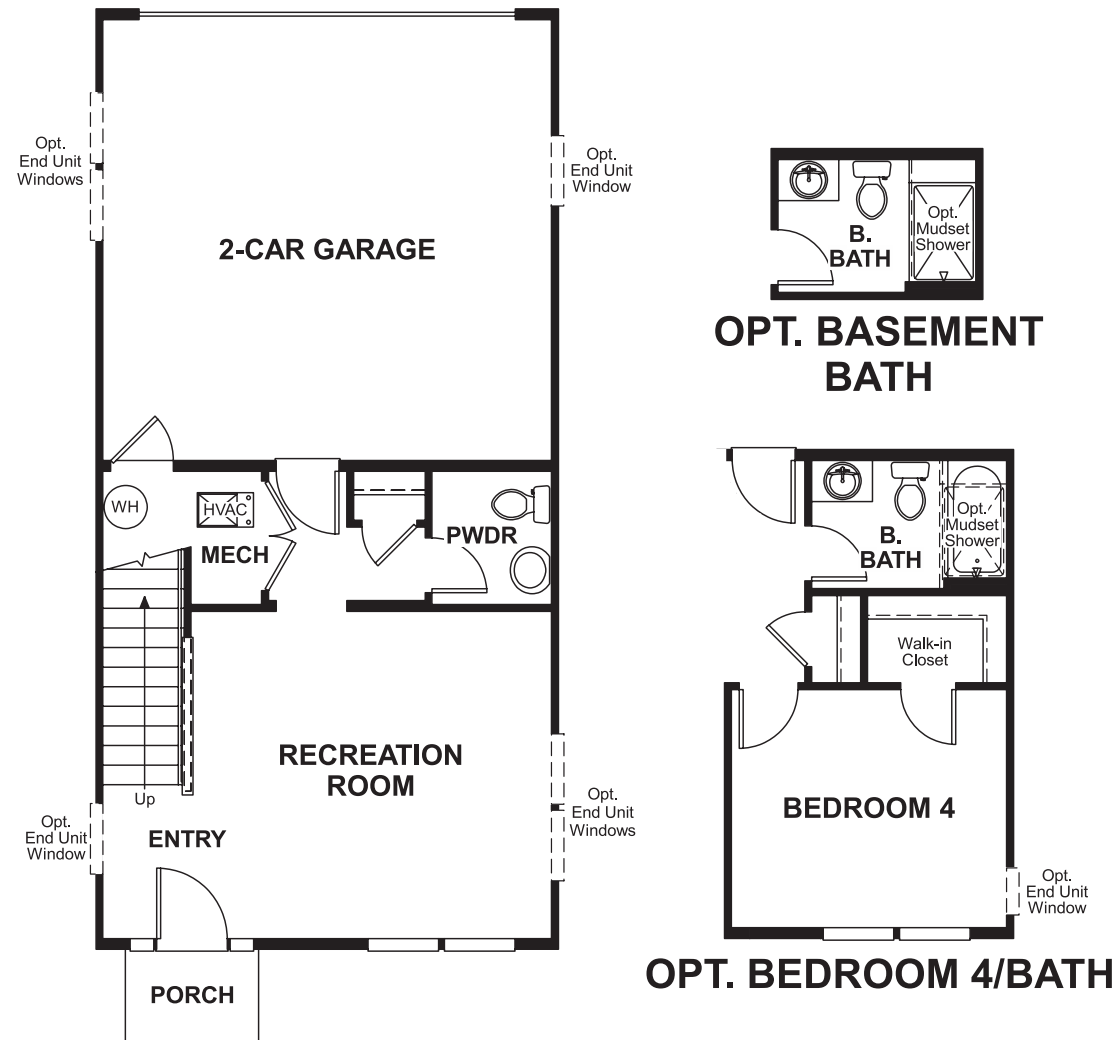

Hampden Square
KATE

Approx. square feet: 2,000
Stories: 3
Bedrooms: 2 - 4

Garage: 2-car
Plan Number: M647

Floor Plan
Lower Floor

COMMUNITY LOCATION
Cairnes Lane & West 37 Street
Baltimore, MD 21211
410-312-2829

HOME GALLERY
6210 Old Dobbin Lane, Suite 190
Columbia, MD 21045
888-772-4545

Hampden Square
KATE

Approx. square feet: 2,000
Stories: 3
Bedrooms: 2 - 4
Garage: 2-car
Plan Number: M647

Elevation A-C

Available elevations: