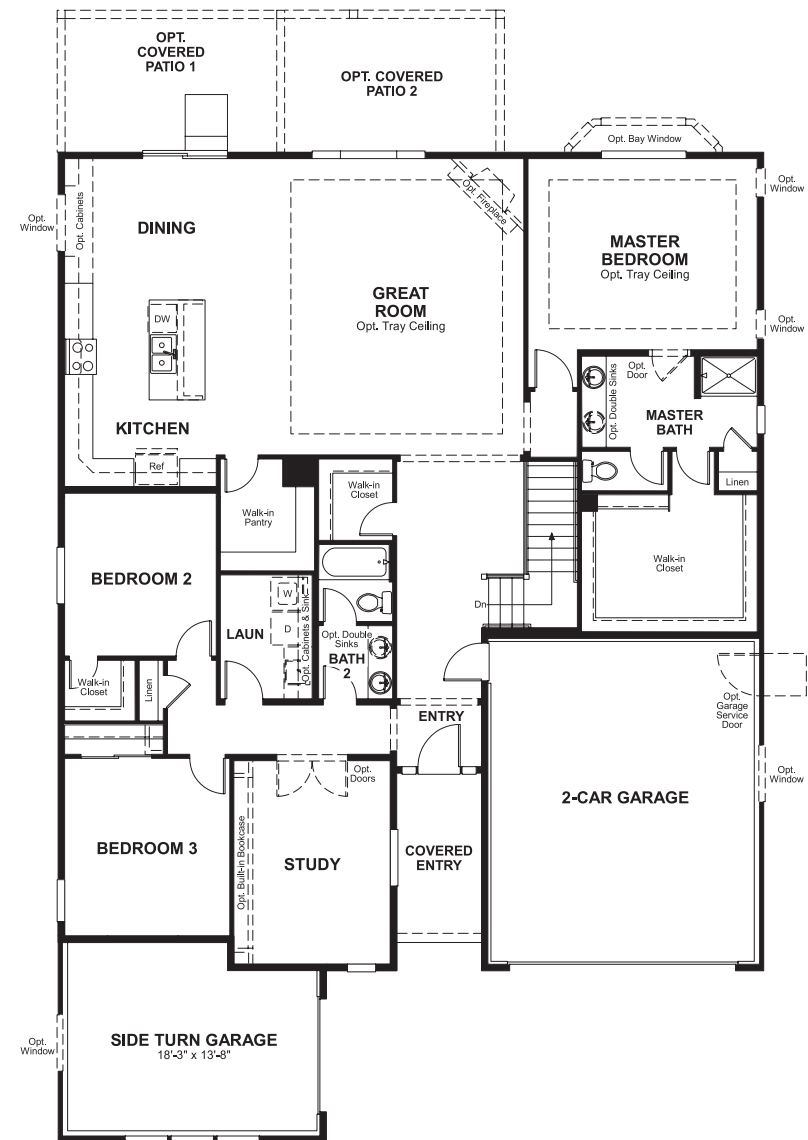

BASEMENT

ELEVATION D

ABOUT THE DANIEL

An inviting covered porch welcomes you to this delightful ranch home. The charming kitchen includes a convenient center island and walk-in pantry. Select an optional gas fireplace in the spacious great room, and choose from a private study or optional fifth bedroom. A full unfinished basement completes the package.

ELEVATION A

ELEVATION B

ELEVATION C

COMMUNITY LOCATION:

Maple Neighborhood at Copperleaf | 4573 South Valdai Circle | Centennial, CO 80015 | 720.758.8915

Floor plans and renderings are conceptual drawings and may vary from actual plans and homes as built. Options and features may not be available on all homes and are subject to change without notice. Actual homes may vary from photos and/or drawings which show upgraded landscaping and may not represent the lowest-priced homes in the community. Features may include optional upgrades and may not be available on all homes. Square footage numbers are approximate and are subject to change without notice. Prices, specifications and availability subject to change without notice. ©2019 Richmond American Homes, Richmond American Homes of Colorado, Inc. 6/10/2019

MAIN FLOOR

MAIN FLOOR OPTIONS

Floor plans and renderings are conceptual drawings and may vary from actual plans and homes as built. Options and features may not be available on all homes and are subject to change without notice. Actual homes may vary from photos and/or drawings which show upgraded landscaping and may not represent the lowest-priced homes in the community. Features may include optional upgrades and may not be available on all homes. Square footage numbers are approximate and are subject to change without notice. Prices, specifications and availability subject to change without notice. ©2019 Richmond American Homes, Richmond American Homes of Colorado, Inc. 6/10/2019