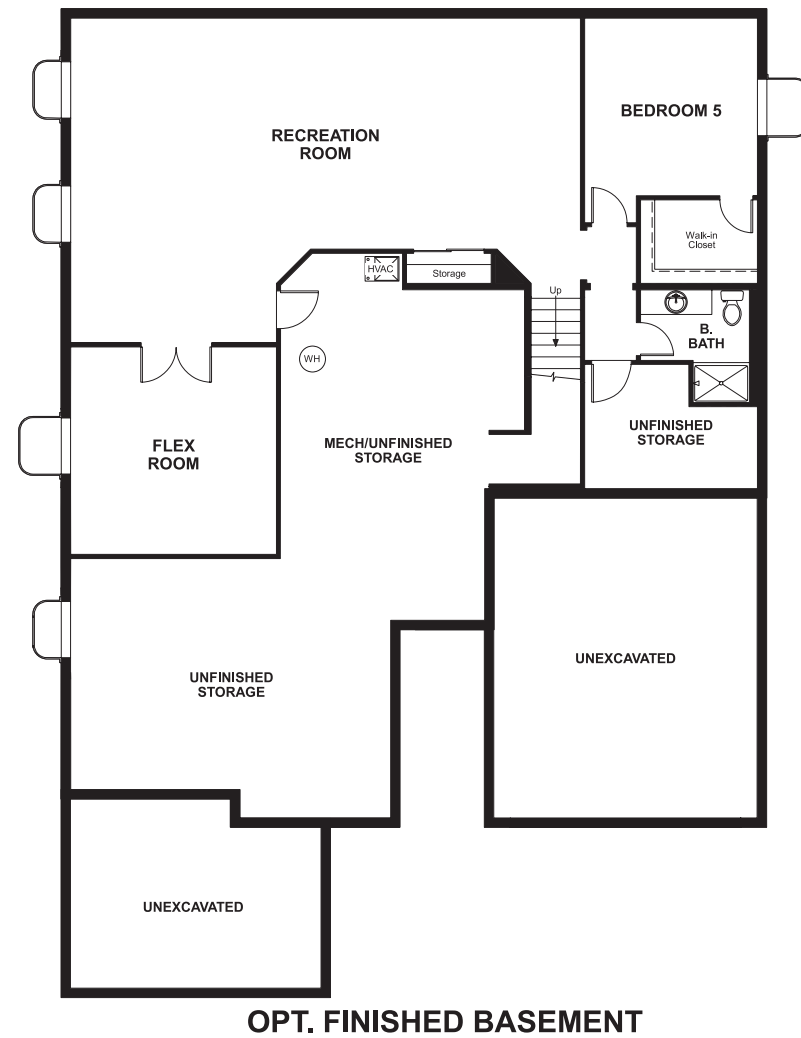

BASEMENT

ELEVATION D

ABOUT THE DANIEL

An inviting covered porch welcomes you to this delightful ranch home. The charming kitchen includes a convenient center island and walk-in pantry. Select an optional gas fireplace in the spacious great room, and choose from a private study or optional fifth bedroom. A full unfinished basement completes the package.

ELEVATION A

ELEVATION B

ELEVATION C

COMMUNITY LOCATION:

Maple Neighborhood at Copperleaf | 4573 South Valdai Circle | Centennial, CO 80015 | 720.758.8915

Floor plans and renderings are conceptual drawings and may vary from actual plans and homes as built. Options and features may not be available on all homes and are subject to change without notice. Actual homes may vary from photos and/or drawings which show upgraded landscaping and may not represent the lowest-priced homes in the community. Features may include optional upgrades and may not be available on all homes. Square footage numbers are approximate and are subject to change without notice. Prices, specifications and availability subject to change without notice. ©2019 Richmond American Homes, Richmond American Homes of Colorado, Inc. 6/10/2019