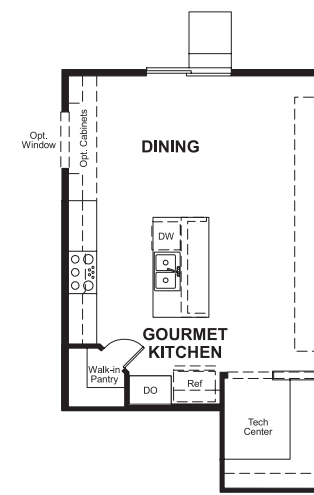

MAIN FLOOR

MAIN FLOOR OPTIONS

Floor plans and renderings are conceptual drawings and may vary from actual plans and homes as built. Options and features may not be available on all homes and are subject to change without notice. Actual homes may vary from photos and/or drawings which show upgraded landscaping and may not represent the lowest-priced homes in the community. Features may include optional upgrades and may not be available on all homes. Square footage numbers are approximate and are subject to change without notice. Prices, specifications and availability subject to change without notice. ©2019 Richmond American Homes, Richmond American Homes of Colorado, Inc. 6/10/2019

Floor plans and renderings are conceptual drawings and may vary from actual plans and homes as built. Options and features may not be available on all homes and are subject to change without notice. Actual homes may vary from photos and/or drawings which show upgraded landscaping and may not represent the lowest-priced homes in the community. Features may include optional upgrades and may not be available on all homes. Square footage numbers are approximate and are subject to change without notice. Prices, specifications and availability subject to change without notice. ©2019 Richmond American Homes, Richmond American Homes of Colorado, Inc. 6/10/2019