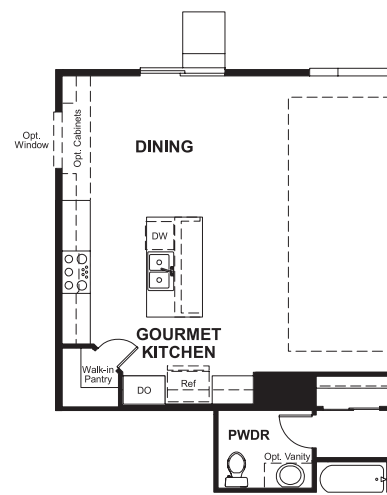

MAIN FLOOR

MAIN FLOOR OPTIONS

Floor plans and renderings are conceptual drawings and may vary from actual plans and homes as built. Options and features may not be available on all homes and are subject to change without notice. Actual homes may vary from photos and/or drawings which show upgraded landscaping and may not represent the lowest-priced homes in the community. Features may include optional upgrades and may not be available on all homes. Square footage numbers are approximate and are subject to change without notice. Prices, specifications and availability subject to change without notice. ©2019 Richmond American Homes, Richmond American Homes of Colorado, Inc. 6/10/2019

Floor plans and renderings are conceptual drawings and may vary from actual plans and homes as built. Options and features may not be available on all homes and are subject to change without notice. Actual homes may vary from photos and/or drawings which show upgraded landscaping and may not represent the lowest-priced homes in the community. Features may include optional upgrades and may not be available on all homes. Square footage numbers are approximate and are subject to change without notice. Prices, specifications and availability subject to change without notice. ©2019 Richmond American Homes, Richmond American Homes of Colorado, Inc. 6/10/2019