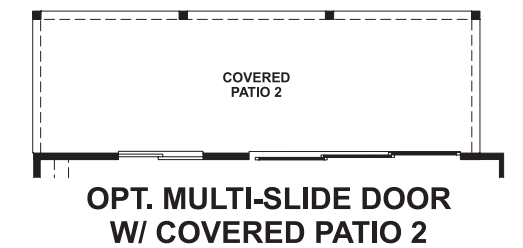

MAIN FLOOR

MAIN FLOOR OPTIONS

Floor plans and renderings are conceptual drawings and may vary from actual plans and homes as built. Options and features may not be available on all homes and are subject to change without notice. Actual homes may vary from photos and/or drawings which show upgraded landscaping and may not represent the lowest-priced homes in the community. Features may include optional upgrades and may not be available on all homes. Square footage numbers are approximate and are subject to change without notice. Prices, specifications and availability subject to change without notice. ©2019 Richmond American Homes, Richmond American Homes of Colorado, Inc. 6/10/2019

Floor plans and renderings are conceptual drawings and may vary from actual plans and homes as built. Options and features may not be available on all homes and are subject to change without notice. Actual homes may vary from photos and/or drawings which show upgraded landscaping and may not represent the lowest-priced homes in the community. Features may include optional upgrades and may not be available on all homes. Square footage numbers are approximate and are subject to change without notice. Prices, specifications and availability subject to change without notice. ©2019 Richmond American Homes, Richmond American Homes of Colorado, Inc. 6/10/2019