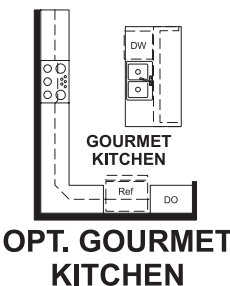

MAIN FLOOR

MAIN FLOOR OPTIONS

Floor plans and renderings are conceptual drawings and may vary from actual plans and homes as built. Options and features may not be available on all homes and are subject to change without notice. Actual homes may vary from photos and/or drawings which show upgraded landscaping and may not represent the lowest-priced homes in the community. Features may include optional upgrades and may not be available on all homes. Square footage numbers are approximate and are subject to change without notice. Prices, specifications and availability subject to change without notice. ©2019 Richmond American Homes, Richmond American Homes of Colorado, Inc. 6/10/2019

Floor plans and renderings are conceptual drawings and may vary from actual plans and homes as built. Options and features may not be available on all homes and are subject to change without notice. Actual homes may vary from photos and/or drawings which show upgraded landscaping and may not represent the lowest-priced homes in the community. Features may include optional upgrades and may not be available on all homes. Square footage numbers are approximate and are subject to change without notice. Prices, specifications and availability subject to change without notice. ©2019 Richmond American Homes, Richmond American Homes of Colorado, Inc. 6/10/2019