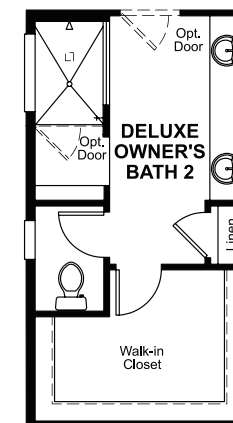

BASEMENT

**OPT. FINISHED BASEMENT**

ELEVATION E

**ABOUT THE ARLINGTON**

Looking for a ranch-style floor plan? Put the Arlington at the top of your list! This smartly designed home offers a generous open great room, dining room and kitchen, two bedrooms with a shared bath, and a separate owner's suite with private bath and walk-in closet. Conveniences like the mudroom, laundry room with optional cabinets and sink, broad kitchen island and built-in pantry add to the plan's single-floor appeal. Personalize it with options like gourmet kitchen features, a deluxe owner's bath, finished basement and more.

MAIN FLOOR

MAIN-FLOOR OPTIONS

OPT. MULTI-SLIDE DOOR AT GREAT ROOM WITH COVERED PATIO

OPT. CENTER MEET DOOR AT GREAT ROOM WITH COVERED PATIO

OPT. DELUXE OWNER'S BATH 1

OPT. KITCHEN 2

OPT. GOURMET KITCHEN

OPT. DELUXE OWNER'S BATH 2