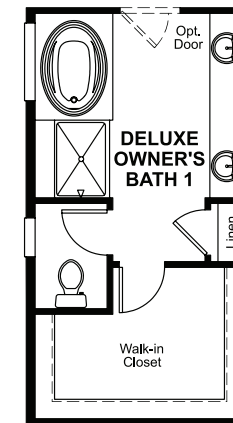

BASEMENT

**OPT. FINISHED BASEMENT**

ELEVATION E

**ABOUT THE ARLINGTON**

Looking for a ranch-style floor plan? Put the Arlington at the top of your list! This smartly designed home offers a generous open great room, dining room and kitchen, two bedrooms with a shared bath, and a separate owner's suite with private bath and walk-in closet. Conveniences like the mudroom, laundry room with optional cabinets and sink, broad kitchen island and built-in pantry add to the plan's single-floor appeal. Personalize it with options like gourmet kitchen features, a deluxe owner's bath, finished basement and more.

MAIN FLOOR

MAIN-FLOOR OPTIONS

OPT. MULTI-SLIDE DOOR AT GREAT ROOM WITH COVERED PATIO

OPT. CENTER MEET DOOR AT GREAT ROOM WITH COVERED PATIO

OPT. DELUXE OWNER'S BATH 1

OPT. KITCHEN 2

OPT. GOURMET KITCHEN

OPT. DELUXE OWNER'S BATH 2