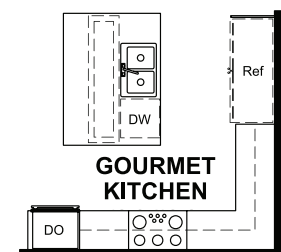

BASEMENT

**OPT. FINISHED BASEMENT**

ELEVATION E

**ABOUT THE ARLINGTON**

Looking for a ranch-style floor plan? Put the Arlington at the top of your list! This smartly designed home offers a generous open great room, dining room and kitchen, two bedrooms with a shared bath, and a separate owner's suite with private bath and walk-in closet. Conveniences like the mudroom, laundry room with optional cabinets and sink, broad kitchen island and built-in pantry add to the plan's single-floor appeal. Personalize it with options like gourmet kitchen features, a deluxe owner's bath, finished basement and more.

MAIN FLOOR

MAIN-FLOOR OPTIONS

OPT. MULTI-SLIDE DOOR AT GREAT ROOM WITH COVERED PATIO

OPT. CENTER MEET DOOR AT GREAT ROOM WITH COVERED PATIO

OPT. DELUXE OWNER'S BATH 1

OPT. KITCHEN 2

OPT. GOURMET KITCHEN

OPT. DELUXE OWNER'S BATH 2

OPT. 66" REFRIGERATOR AT GOURMET KITCHEN