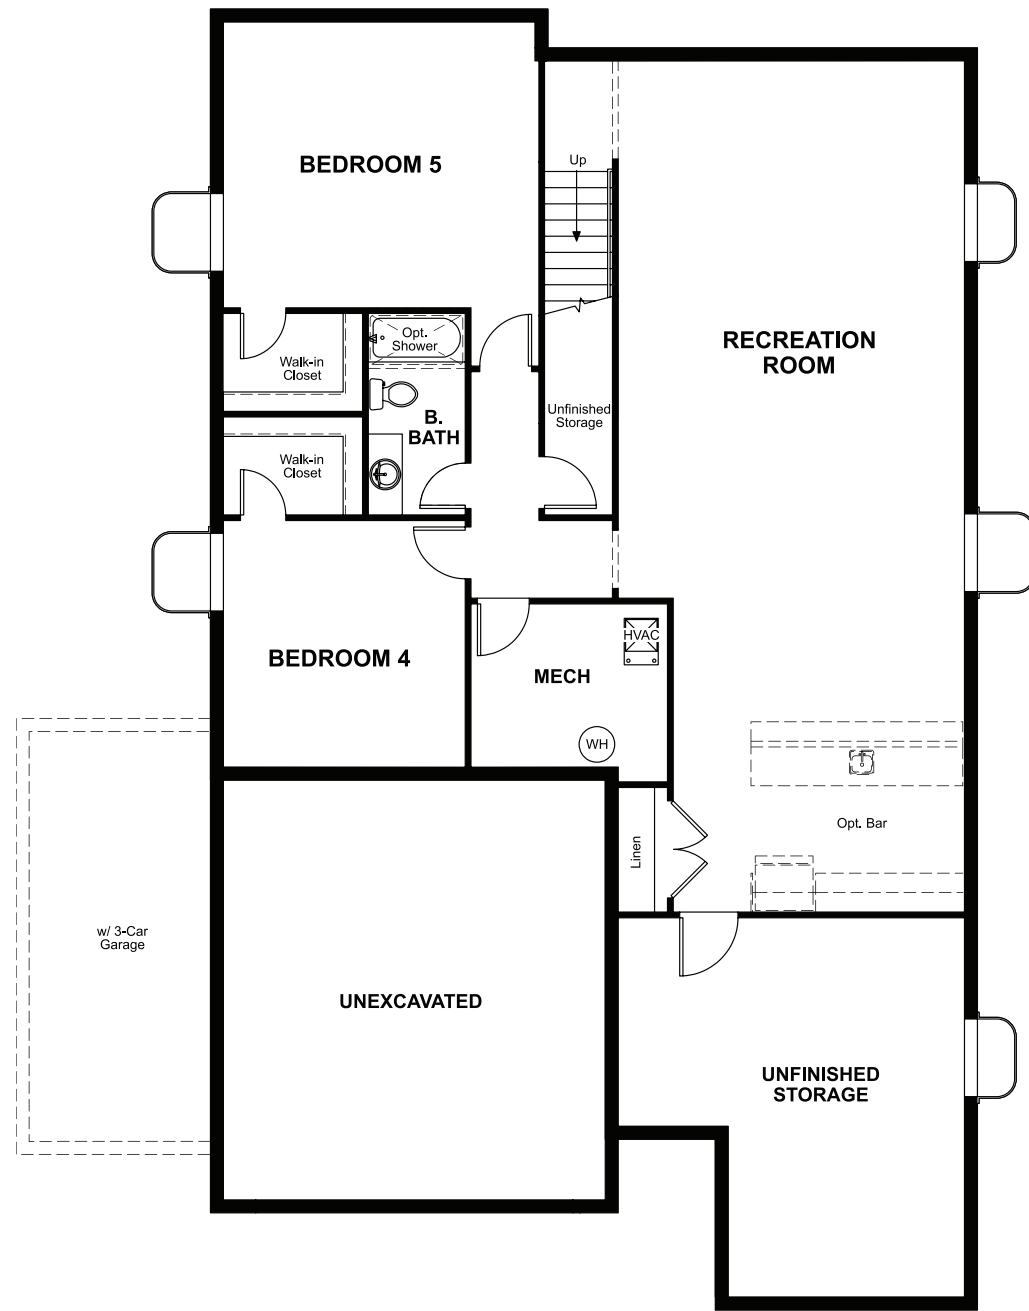

BASEMENT

**OPT. FINISHED BASEMENT**

ELEVATION E

**ABOUT THE ARLINGTON**

Looking for a ranch-style floor plan? Put the Arlington at the top of your list! This smartly designed home offers a generous open great room, dining room and kitchen, two bedrooms with a shared bath, and a separate owner's suite with private bath and walk-in closet. Conveniences like the mudroom, laundry room with optional cabinets and sink, broad kitchen island and built-in pantry add to the plan's single-floor appeal. Personalize it with options like gourmet kitchen features, a deluxe owner's bath, finished basement and more.

MAIN FLOOR

MAIN-FLOOR OPTIONS

OPT. MULTI-SLIDE DOOR AT GREAT ROOM WITH COVERED PATIO

OPT. CENTER MEET DOOR AT GREAT ROOM WITH COVERED PATIO

OPT. DELUXE OWNER'S BATH 1

OPT. KITCHEN 2

OPT. GOURMET KITCHEN

OPT. DELUXE OWNER'S BATH 2

OPT. 66" REFRIGERATOR AT GOURMET KITCHEN