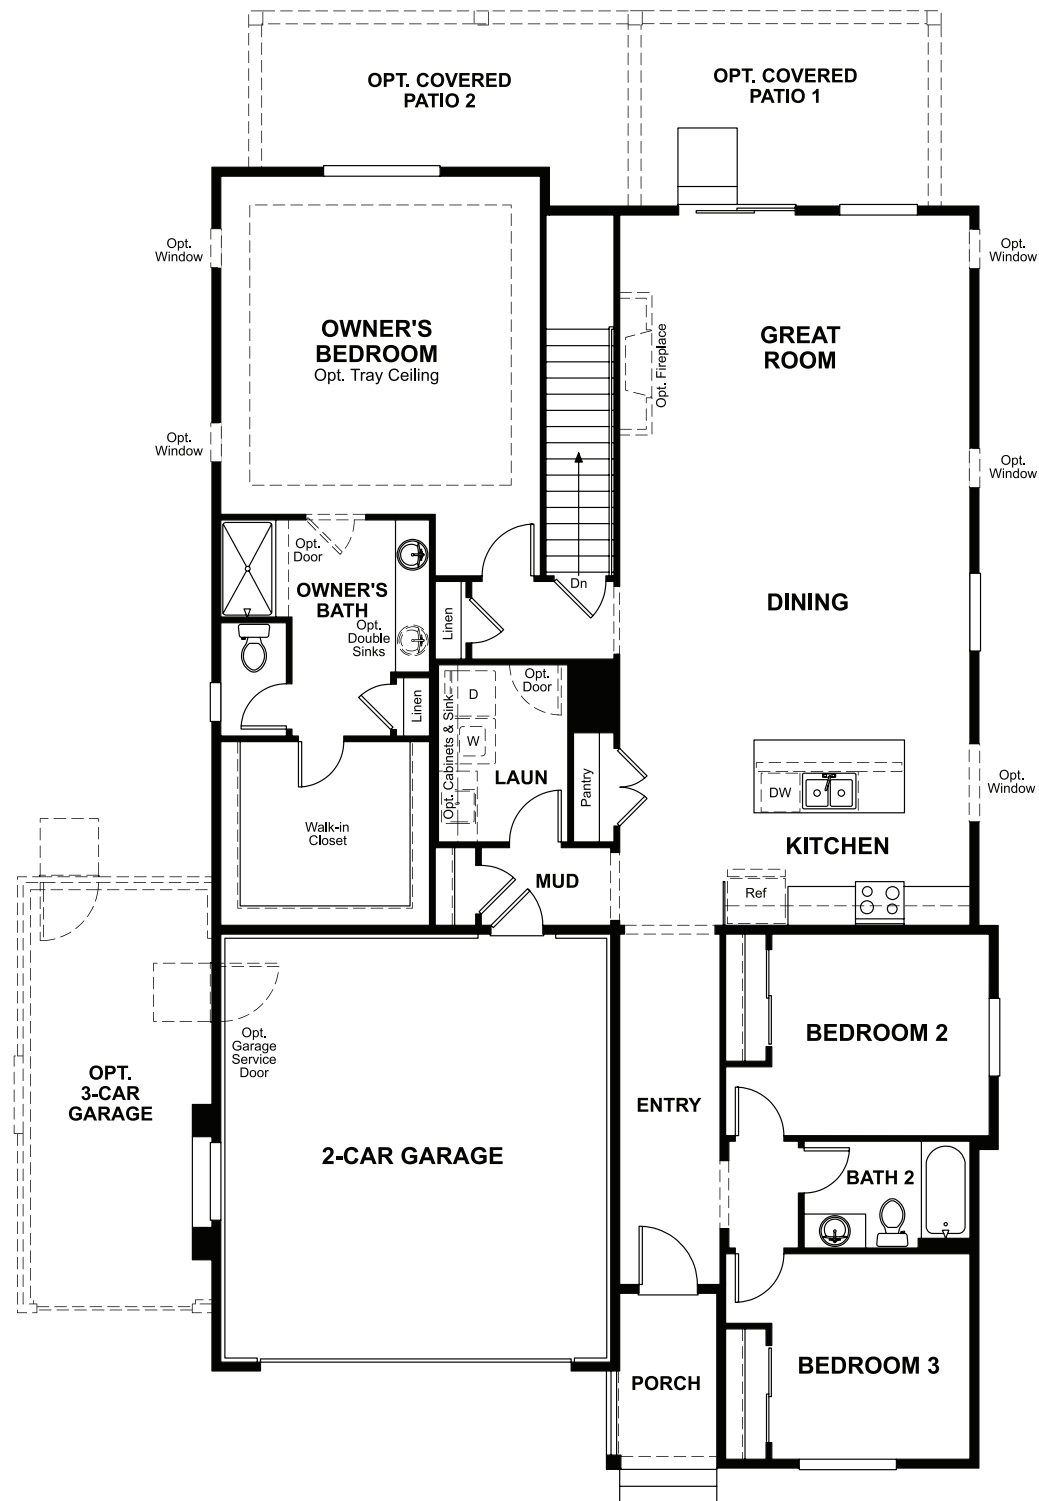

BASEMENT

**OPT. FINISHED BASEMENT**

ELEVATION E

**ABOUT THE ARLINGTON**

Looking for a ranch-style floor plan? Put the Arlington at the top of your list! This smartly designed home offers a generous open great room, dining room and kitchen, two bedrooms with a shared bath, and a separate owner's suite with private bath and walk-in closet. Conveniences like the mudroom, laundry room with optional cabinets and sink, broad kitchen island and built-in pantry add to the plan's single-floor appeal. Personalize it with options like gourmet kitchen features, a deluxe owner's bath, finished basement and more.

ELEVATION A

ELEVATION B

ELEVATION C

ELEVATION D

 Floor plans and renderings are conceptual drawings and may vary from actual plans and homes as built. Options and features may not be available on all homes and are subject to change without notice. Actual homes may vary from photos and/or drawings which show upgraded landscaping and may not represent the lowest-priced homes in the community. Features may include optional upgrades and may not be available on all homes. Prices, specifications and availability are subject to change without notice. Square footage is approximate and subject to change without notice. ©2021 Richmond American Homes, Richmond American Homes of Colorado, Inc. 8/13/2021

MAIN FLOOR

MAIN-FLOOR OPTIONS

OPT. MULTI-SLIDE DOOR AT GREAT ROOM WITH COVERED PATIO

OPT. CENTER MEET DOOR AT GREAT ROOM WITH COVERED PATIO

OPT. DELUXE OWNER'S BATH 1

OPT. KITCHEN 2

OPT. GOURMET KITCHEN

OPT. DELUXE OWNER'S BATH 2

OPT. 66" REFRIGERATOR AT GOURMET KITCHEN