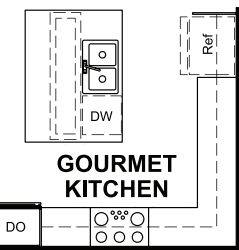

MAIN FLOOR

MAIN-FLOOR OPTIONS

OPT. MULTI-SLIDE DOOR AT GREAT ROOM WITH COVERED PATIO

OPT. CENTER MEET DOOR AT GREAT ROOM WITH COVERED PATIO

OPT. DELUXE OWNER'S BATH 1

OPT. KITCHEN 2

OPT. GOURMET KITCHEN

OPT. DELUXE OWNER'S BATH 2

OPT. 66" REFRIGERATOR AT GOURMET KITCHEN