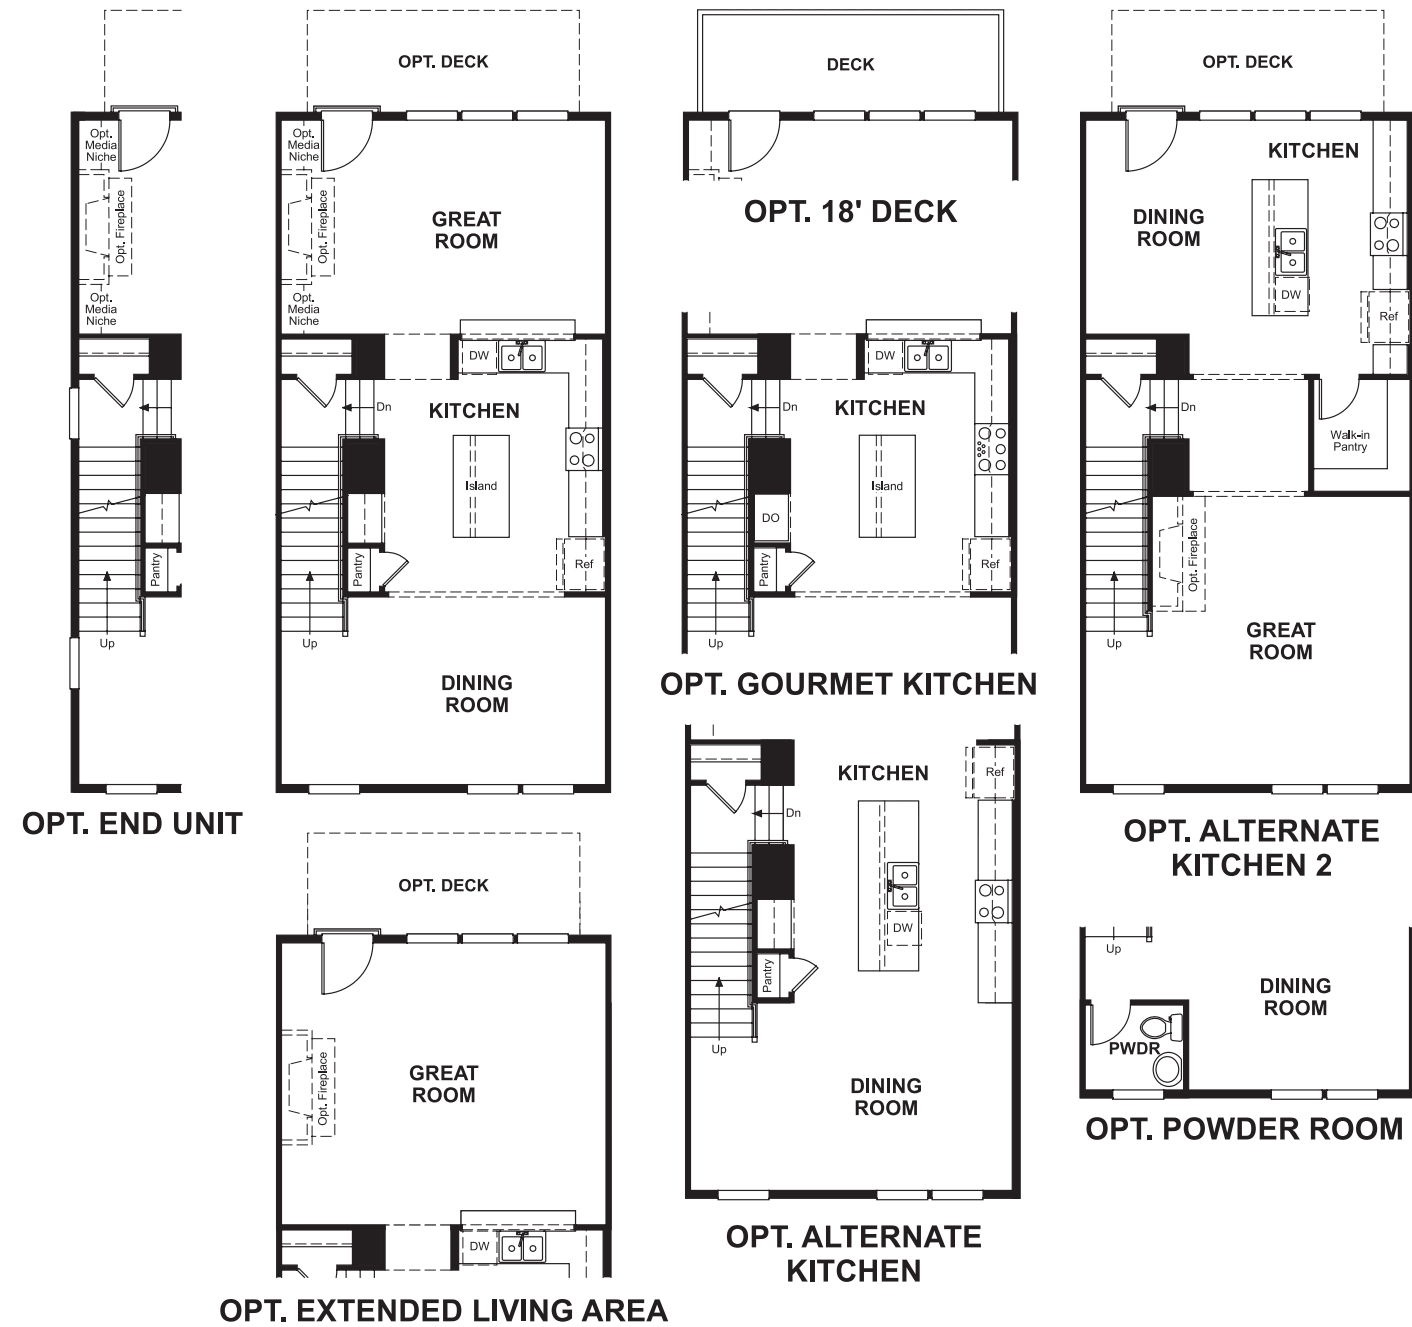

Madison Crescent  
**KIMBERLY**

Approx. square feet: 1,950  
Stories: 3  
Bedrooms: 3 - 4

Garage: 2-car  
Plan Number: M19K

**Floor Plan**  
Main Floor

**Floor Plan**  
Second Floor